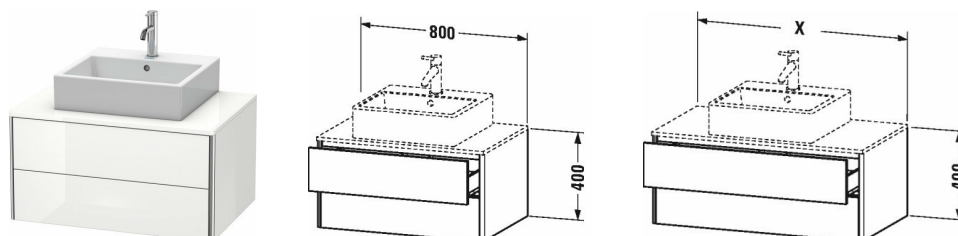

XSquare Vanit unit for console wall-mounted # XS4910

| < 800 mm > |

| Vanit unit for console wall-mounted | Dimension | Weight | Order number |
|--|--------------|--------|--------------|
| 2 drawers, upper drawer including cut-out for siphon and siphon cover | | | |
| Colors | | | |
| M07 Concrete Grey Matt Decor M16 Black Oak M18 White Matt Decor M22 White High Gloss Decor M36 White Satin Matt Lacquer M38 Dolomiti Grey High Gloss Lacquer M39 Nordic White Satin Matt Lacquer M40 Black High Gloss Lacquer M43 Basalt Matt Decor M49 Graphite Matt Decor M60 Taupe Satin Matt Lacquer M75 Linen Decor M80 Graphit Super Matt M85 White High Gloss Lacquer M86 Cappuccino High Gloss Lacquer M89 Flannel Grey High Gloss Lacquer M90 Flannel Grey Satin Matt Lacquer M91 Taupe Matt Decor M92 Stone Grey Satin Matt Lacquer M94 Aubergine Satin Matt Lacquer M97 Light Blue Satin Matt Lacquer M98 Night Blue Satin Matt Lacquer | | | |
| Variant | | | |
| | 800 x 548 mm | | XS4910 |
| Infobox | | | |
| Space saving siphon # 005076 is recommended, Console not included in delivery, please order separately, Interior modules can not be retrofitted and are factory installed., Please specify when ordering: - interior system yes / no, - walnut 77 or maple 78, - Model-no. ceramic, please see page xxx | | | |
| Accessory | | | |
| Additional modules Interior system in solid wood, for cabinet widths 800 mm | 800 mm | | UV9972 |
| Suitable products | | | |
| Space saving siphon 31,75 mm, 1 1/4" mm | 1 1/4" mm | | 005076 |
| Real wood massive console 1 console with one cut-out, for vanity units for console, 800 x 550 mm | 800 x 550 mm | | XS061D |
| Console 1 console with one cut-out, for vanity units for console, 800 x 550 mm | 800 x 550 mm | | XS060D |
| Above counter basin ground, without overflow, with tap platform, fixings included, 500 x 500 mm | 500 x 500 mm | | 032050 |