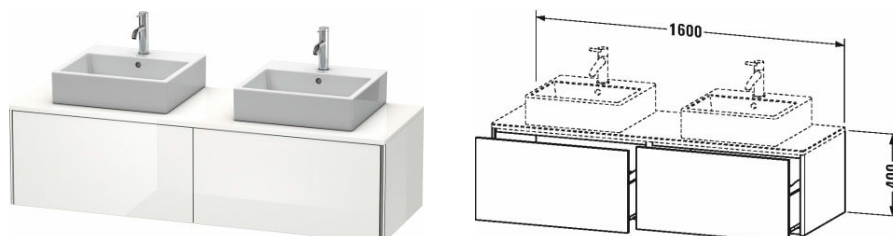

**XSquare Vanit unit for console wall-mounted # XS4907 B**

| &lt; 1600 mm &gt; |

Vanit unit for console wall-mounted	Dimension	Weight	Order number
2 pull-out compartments			
<b>Colors</b>			
M07 Concrete Grey Matt Decor M16 Black Oak M18 White Matt Decor M22 White High Gloss Decor M36 White Satin Matt Lacquer M38 Dolomiti Grey High Gloss Lacquer M39 Nordic White Satin Matt Lacquer M40 Black High Gloss Lacquer M43 Basalt Matt Decor M49 Graphite Matt Decor M60 Taupe Satin Matt Lacquer M75 Linen Decor M80 Graphit Super Matt M85 White High Gloss Lacquer M86 Cappuccino High Gloss Lacquer M89 Flannel Grey High Gloss Lacquer M90 Flannel Grey Satin Matt Lacquer M91 Taupe Matt Decor M92 Stone Grey Satin Matt Lacquer M94 Aubergine Satin Matt Lacquer M97 Light Blue Satin Matt Lacquer M98 Night Blue Satin Matt Lacquer			
<b>Variant</b>			
	1600 x 548 mm		XS4907 B
<b>Infobox</b>			
Space saving siphon # 005076 is recommended, Console not included in delivery, please order separately, Interior modules can not be retrofitted and are factory installed., Please specify when ordering: - interior system yes / no, - position interior system left (L) , right (R) or both (B) ways, - walnut 77 or maple 78, - Model-no. ceramic, please see page xxx			
<b>Accessory</b>			
Additional modules Interior system in solid wood, for cabinet widths 800 mm	800 mm		UV9729 B
Additional modules Interior system in solid wood, for cabinet widths 800 mm, under ceramics	800 mm		UV9725 L/R
<b>Suitable products</b>			
Space saving siphon 31,75 mm, 1 1/4" mm	1 1/4" mm		005076
Console 1 console with two cut-outs, for vanity units for console, 1600 x 550 mm	1600 x 550 mm		XS063H B
Real wood massive console 1 console with two cut-outs, for vanity units for console, 1600 x 550 mm	1600 x 550 mm		XS064H B