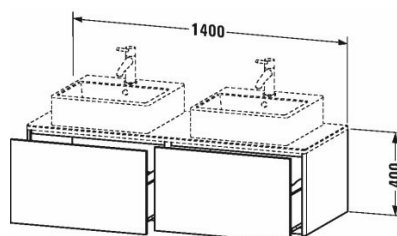

**XSquare Vanit unit for console wall-mounted # XS4906 B**

| &lt; 1400 mm &gt; |

Vanit unit for console wall-mounted	Dimension	Weight	Order number
2 pull-out compartments			
<b>Colors</b>			
M07 Concrete Grey Matt Decor M16 Black Oak M18 White Matt Decor M22 White High Gloss Decor M36 White Satin Matt Lacquer M38 Dolomiti Grey High Gloss Lacquer M39 Nordic White Satin Matt Lacquer M40 Black High Gloss Lacquer M43 Basalt Matt Decor M49 Graphite Matt Decor M60 Taupe Satin Matt Lacquer M75 Linen Decor M80 Graphit Super Matt M85 White High Gloss Lacquer M86 Cappuccino High Gloss Lacquer M89 Flannel Grey High Gloss Lacquer M90 Flannel Grey Satin Matt Lacquer M91 Taupe Matt Decor M92 Stone Grey Satin Matt Lacquer M94 Aubergine Satin Matt Lacquer M97 Light Blue Satin Matt Lacquer M98 Night Blue Satin Matt Lacquer			
<b>Variant</b>			
	1400 x 548 mm		XS4906 B
<b>Infobox</b>			
Space saving siphon # 005076 is recommended, Console not included in delivery, please order separately, Interior modules can not be retrofitted and are factory installed., Please specify when ordering: - interior system yes / no, - position interior system left (L) , right (R) or both (B) ways, - walnut 77 or maple 78, - Model-no. ceramic, please see page xxx			
<b>Accessory</b>			
Additional modules Interior system in solid wood, for cabinet widths 700 mm	700 mm		UV9728 B
Additional modules Interior system in solid wood, for cabinet widths 700 mm, under ceramics	700 mm		UV9724 L/R
<b>Suitable products</b>			
Space saving siphon 31,75 mm, 1 1/4" mm	1 1/4" mm		005076
Console 1 console with two cut-outs, for vanity units for console, 1400 x 550 mm	1400 x 550 mm		XS063G B
Real wood massive console 1 console with two cut-outs, for vanity units for console, 1400 x 550 mm	1400 x 550 mm		XS064G B