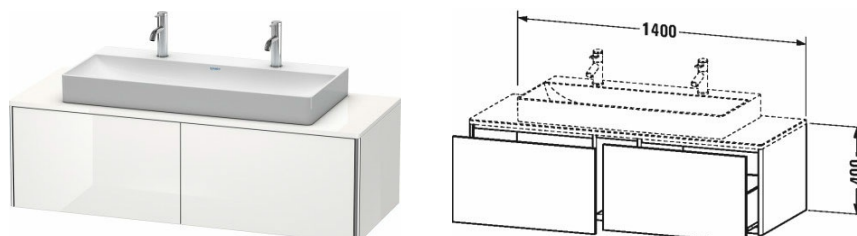

XSquare Vanit unit for console wall-mounted # XS4905 M

|< 1400 mm >|

Vanit unit for console wall-mounted	Dimension	Weight	Order number
2 pull-out compartments, for Vero Air # 2350100026, # 2350120026, for Vero Air # 2350100072, # 2350120072, for DuraSquare # 2353100072			
Colors			
M07 Concrete Grey Matt Decor M16 Black Oak M18 White Matt Decor M22 White High Gloss Decor M36 White Satin Matt Lacquer M38 Dolomiti Grey High Gloss Lacquer M39 Nordic White Satin Matt Lacquer M40 Black High Gloss Lacquer M43 Basalt Matt Decor M49 Graphite Matt Decor M60 Taupe Satin Matt Lacquer M75 Linen Decor M80 Graphit Super Matt M85 White High Gloss Lacquer M86 Cappuccino High Gloss Lacquer M89 Flannel Grey High Gloss Lacquer M90 Flannel Grey Satin Matt Lacquer M91 Taupe Matt Decor M92 Stone Grey Satin Matt Lacquer M94 Aubergine Satin Matt Lacquer M97 Light Blue Satin Matt Lacquer M98 Night Blue Satin Matt Lacquer			
Variant			
	1400 x 548 mm		XS4905 M
Infobox			
Space saving siphon # 005076 is recommended, Console not included in delivery, please order separately, for console # XS060G, XS061G, for console # XS080G, XS081G, Interior modules can not be retrofitted and are factory installed., Please specify when ordering:., - interior system yes / no, - position interior system left (L) , right (R) or both (B) ways, - walnut 77 or maple 78			
Accessory			
Additional modules Interior system in solid wood, for cabinet widths 700 mm	700 mm		UV9733 B
Additional modules Interior system in solid wood, for cabinet widths 700 mm	700 mm		UV9723 L/R
Suitable products			
Space saving siphon 31,75 mm, 1 1/4" mm	1 1/4" mm		005076
Console for vanity units for console, 1 countertop with one cut-out left, right or central, 1400 x 550 mm	1400 x 550 mm		XS060G L/M/R