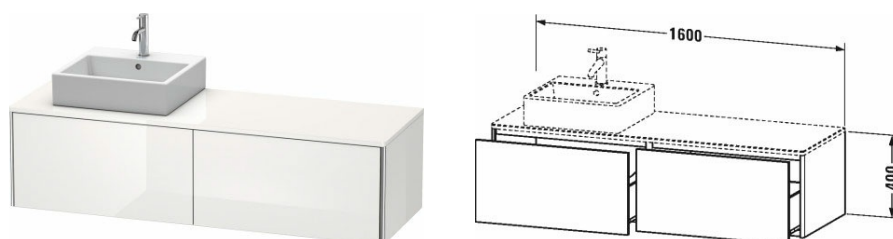

XSquare Vanit unit for console wall-mounted # XS4904 R/L

|< 1600 mm >|

Vanit unit for console wall-mounted	Dimension	Weight	Order number
2 pull-out compartments			
Colors			
M07 Concrete Grey Matt Decor M16 Black Oak M18 White Matt Decor M22 White High Gloss Decor M36 White Satin Matt Lacquer M38 Dolomiti Grey High Gloss Lacquer M39 Nordic White Satin Matt Lacquer M40 Black High Gloss Lacquer M43 Basalt Matt Decor M49 Graphite Matt Decor M60 Taupe Satin Matt Lacquer M75 Linen Decor M80 Graphit Super Matt M85 White High Gloss Lacquer M86 Cappuccino High Gloss Lacquer M89 Flannel Grey High Gloss Lacquer M90 Flannel Grey Satin Matt Lacquer M91 Taupe Matt Decor M92 Stone Grey Satin Matt Lacquer M94 Aubergine Satin Matt Lacquer M97 Light Blue Satin Matt Lacquer M98 Night Blue Satin Matt Lacquer			
Variant			
	1600 x 548 mm		XS4904 R/L
Infobox			
Space saving siphon # 005076 is recommended, Console not included in delivery, please order separately, Interior modules can not be retrofitted and are factory installed., Please specify when ordering: - interior system yes / no, - position interior system left (L) , right (R) or both (B) ways, - walnut 77 or maple 78, - L/R = Washbasin left or right possible, - Model-no. ceramic, please see page xxx			
Accessory			
Additional modules Interior system in solid wood, for cabinet widths 800 mm	800 mm		UV9731 B
Additional modules Interior system in solid wood, for cabinet widths 800 mm, beside ceramics	800 mm		UV9730 L/R
Additional modules Interior system in solid wood, for cabinet widths 800 mm, under ceramics	800 mm		UV9725 L/R
Suitable products			
Space saving siphon 31,75 mm, 1 1/4" mm	1 1/4" mm		005076
Console for vanity units for console, 1 countertop with one cut-out left or right, 1600 x 550 mm	1600 x 550 mm		XS060H L/R