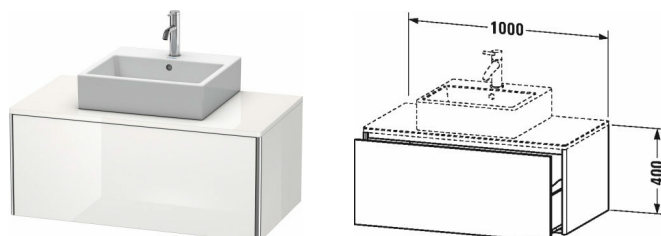

XSquare Vanit unit for console wall-mounted # XS4901

|< 1000 mm >|

Vanit unit for console wall-mounted	Dimension	Weight	Order number
1 pull-out compartment			
Colors			
M07 Concrete Grey Matt Decor M16 Black Oak M18 White Matt Decor M22 White High Gloss Decor M36 White Satin Matt Lacquer M38 Dolomiti Grey High Gloss Lacquer M39 Nordic White Satin Matt Lacquer M40 Black High Gloss Lacquer M43 Basalt Matt Decor M49 Graphite Matt Decor M60 Taupe Satin Matt Lacquer M75 Linen Decor M80 Graphit Super Matt M85 White High Gloss Lacquer M86 Cappuccino High Gloss Lacquer M89 Flannel Grey High Gloss Lacquer M90 Flannel Grey Satin Matt Lacquer M91 Taupe Matt Decor M92 Stone Grey Satin Matt Lacquer M94 Aubergine Satin Matt Lacquer M97 Light Blue Satin Matt Lacquer M98 Night Blue Satin Matt Lacquer			
Variant			
	1000 x 548 mm		XS4901
Infobox			
Space saving siphon # 005076 is recommended, Console not included in delivery, please order separately, Interior modules can not be retrofitted and are factory installed., Please specify when ordering:, - interior system yes / no, - walnut 77 or maple 78, - Model-no. ceramic, please see page xxx			
Accessory			
Additional modules Interior system in solid wood, for cabinet widths 1000 mm	1000 mm		UV9869
Suitable products			
Space saving siphon 31,75 mm, 1 1/4" mm	1 1/4" mm		005076
Real wood massive console 1 console with one cut-out, for vanity units for console, 1000 x 550 mm	1000 x 550 mm		XS061E
Console 1 console with one cut-out, for vanity units for console, 1000 x 550 mm	1000 x 550 mm		XS060E
Above counter basin ground, without overflow, with tap platform, fixings included, 500 x 500 mm	500 x 500 mm		032050
Washbowl ground, without overflow, without tap platform, fixings included, fixings included, cUPC® listed*, 580 x 415 mm	580 x 415 mm		031758