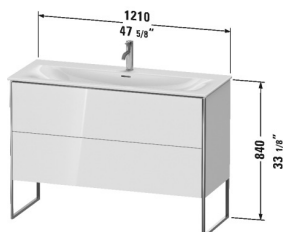

XSquare Vanity unit floorstanding # XS4526

| < 47 5/8" Inch > |

Vanity unit floorstanding	Dimension	Weight	Order number
2 pull-out compartments, upper drawer including cut-out for siphon and siphon cover, integrated legs with height adjustment, for Viu # 234412			
Colors			
M07 Concrete Gray Matte (Decor) M16 Black Oak M18 White Matte M22 White High Gloss (Decor) M36 White Satin Matte (Lacquer) M38 Dolomiti Gray High Gloss (Lacquer) M39 Nordic White Satin Matte (Lacquer) M40 Black High Gloss (Lacquer) M43 Basalt Matte (Decor) M49 Graphite Matt (Decor) M60 Taupe Satin Matte (Lacquer) M75 Linen (Decor) M80 Graphite Super Matte M85 White High Gloss (Lacquer) M86 Cappuccino High Gloss (Lacquer) M89 Flannel Gray High Gloss (Lacquer) M91 Taupe Matte (Decor) M92 Stone Gray Satin Matte (Lacquer) M94 Aubergine Satin Matte (Lacquer) M97 Light Blue Satin Matte (Lacquer) M98 Night Blue Satin Matte (Lacquer)			
Variant			
	47 5/8" x 18 7/8" Inch		XS4526
Infobox			
Space-saving siphon # 005076 is mandatory for installation, Floorstanding vanities require wall fixation as per installation instructions			
Interior modules narrow grooved storage, reduced depth	4 1/4" x 12 5/8" Inch		UV9939
Interior modules box with lid, reduced depth	3 7/8" x 6 1/4" Inch		UV9948
Interior modules box, reduced depth	3 7/8" x 6 1/4" Inch		UV9946
Interior modules wide grooved storage, reduced depth	10" x 12 5/8" Inch		UV9942
Interior modules interior module component, reduced depth	4 5/8" x 12 5/8" Inch		UV9944
Suitable products			
Space-saving siphon , 1 1/4" Inch	1 1/4" Inch		005076
Furniture washbasin with overflow, with faucet deck, ceramic covered push-open waste included, underside fully glazed, hardware included, wall-mounted, 48 3/8" x 19 1/4" Inch	48 3/8" x 19 1/4" Inch		234412