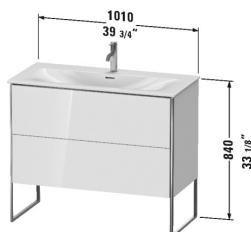

XSquare Vanity unit floorstanding # XS4525

| < 39 3/4" Inch > |

Vanity unit floorstanding	Dimension	Weight	Order number
2 pull-out compartments, upper drawer including cut-out for siphon and siphon cover, integrated legs with height adjustment, for Viu # 234410			
Colors			
M07 Concrete Gray Matte (Decor) M16 Black Oak M18 White Matte M22 White High Gloss (Decor) M36 White Satin Matte (Lacquer) M38 Dolomiti Gray High Gloss (Lacquer) M39 Nordic White Satin Matte (Lacquer) M40 Black High Gloss (Lacquer) M43 Basalt Matte (Decor) M49 Graphite Matt (Decor) M60 Taupe Satin Matte (Lacquer) M75 Linen (Decor) M80 Graphite Super Matte M85 White High Gloss (Lacquer) M86 Cappuccino High Gloss (Lacquer) M89 Flannel Gray High Gloss (Lacquer) M91 Taupe Matte (Decor) M92 Stone Gray Satin Matte (Lacquer) M94 Aubergine Satin Matte (Lacquer) M97 Light Blue Satin Matte (Lacquer) M98 Night Blue Satin Matte (Lacquer)			
Variant			
	39 3/4" x 18 7/8" Inch		XS4525
Infobox			
Space-saving siphon # 005076 is mandatory for installation, Floorstanding vanities require wall fixation as per installation instructions			
Interior modules narrow grooved storage, reduced depth	4 1/4" x 12 5/8" Inch		UV9939
Interior modules box, reduced depth	3 7/8" x 6 1/4" Inch		UV9946
Interior modules wide grooved storage, reduced depth	10" x 12 5/8" Inch		UV9942
Interior modules interior module component, reduced depth	4 5/8" x 12 5/8" Inch		UV9944
Suitable products			
Space-saving siphon , 1 1/4" Inch	1 1/4" Inch		005076
Furniture washbasin with overflow, with faucet deck, ceramic covered push-open waste included, underside fully glazed, hardware included, wall-mounted, cUPC® listed*, 40 1/2" x 19 1/4" Inch	40 1/2" x 19 1/4" Inch		234410