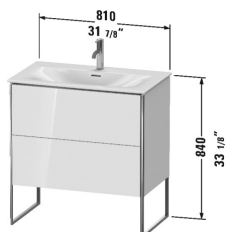

**XSquare Vanity unit floorstanding # XS4524**

| &lt; 31 7/8" Inch &gt; |

Vanity unit floorstanding	Dimension	Weight	Order number
2 pull-out compartments, upper drawer including cut-out for siphon and siphon cover, integrated legs with height adjustment, for Viu # 234483			
<b>Colors</b>			
M07 Concrete Gray Matte (Decor) M16 Black Oak M18 White Matte M22 White High Gloss (Decor) M36 White Satin Matte (Lacquer) M38 Dolomiti Gray High Gloss (Lacquer) M39 Nordic White Satin Matte (Lacquer) M40 Black High Gloss (Lacquer) M43 Basalt Matte (Decor) M49 Graphite Matt (Decor) M60 Taupe Satin Matte (Lacquer) M75 Linen (Decor) M80 Graphite Super Matte M85 White High Gloss (Lacquer) M86 Cappuccino High Gloss (Lacquer) M89 Flannel Gray High Gloss (Lacquer) M91 Taupe Matte (Decor) M92 Stone Gray Satin Matte (Lacquer) M94 Aubergine Satin Matte (Lacquer) M97 Light Blue Satin Matte (Lacquer) M98 Night Blue Satin Matte (Lacquer)			
<b>Variant</b>			
	31 7/8" x 18 7/8" Inch		XS4524
<b>Infobox</b>			
Space-saving siphon # 005076 is mandatory for installation, Floorstanding vanities require wall fixation as per installation instructions			
Interior modules box with lid, reduced depth	3 7/8" x 6 1/4" Inch		UV9948
Interior modules narrow grooved storage, reduced depth	4 1/4" x 12 5/8" Inch		UV9939
Interior modules box, reduced depth	3 7/8" x 6 1/4" Inch		UV9946
Interior modules interior module component, reduced depth	4 5/8" x 12 5/8" Inch		UV9944
<b>Suitable products</b>			
Space-saving siphon , 1 1/4" Inch	1 1/4" Inch		005076
Furniture washbasin with overflow, with faucet deck, ceramic covered push-open waste included, underside fully glazed, hardware included, wall-mounted, 32 5/8" x 19 1/4" Inch	32 5/8" x 19 1/4" Inch		234483