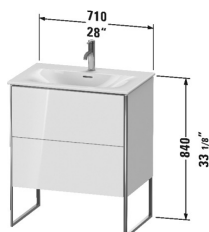

XSquare Vanity unit floorstanding # XS4523

| < 28" Inch > |

| Vanity unit floorstanding | Dimension | Weight | Order number |
|---|------------------------|--------|--------------|
| 2 pull-out compartments, upper drawer including cut-out for siphon and siphon cover, integrated legs with height adjustment, for Viu # 234473 | | | |
| Colors | | | |
| M07 Concrete Gray Matte (Decor) M16 Black Oak M18 White Matte M22 White High Gloss (Decor) M36 White Satin Matte (Lacquer) M38 Dolomiti Gray High Gloss (Lacquer) M39 Nordic White Satin Matte (Lacquer) M40 Black High Gloss (Lacquer) M43 Basalt Matte (Decor) M49 Graphite Matt (Decor) M60 Taupe Satin Matte (Lacquer) M75 Linen (Decor) M80 Graphite Super Matte M85 White High Gloss (Lacquer) M86 Cappuccino High Gloss (Lacquer) M89 Flannel Gray High Gloss (Lacquer) M91 Taupe Matte (Decor) M92 Stone Gray Satin Matte (Lacquer) M94 Aubergine Satin Matte (Lacquer) M97 Light Blue Satin Matte (Lacquer) M98 Night Blue Satin Matte (Lacquer) | | | |
| Variant | | | |
| | 28" x 18 7/8" Inch | | XS4523 |
| Infobox | | | |
| Space-saving siphon # 005076 is mandatory for installation, Floorstanding vanities require wall fixation as per installation instructions | | | |
| Interior modules narrow grooved storage, reduced depth | 4 1/4" x 12 5/8" Inch | | UV9939 |
| Interior modules box with lid, reduced depth | 3 7/8" x 6 1/4" Inch | | UV9948 |
| Interior modules box, reduced depth | 3 7/8" x 6 1/4" Inch | | UV9946 |
| Suitable products | | | |
| Space-saving siphon , 1 1/4" Inch | 1 1/4" Inch | | 005076 |
| Furniture washbasin with overflow, with faucet deck, ceramic covered push-open waste included, underside fully glazed, hardware included, wall-mounted, 28 3/4" x 19 1/4" Inch | 28 3/4" x 19 1/4" Inch | | 234473 |