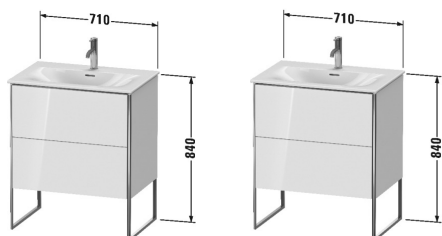

XSquare Vanity unit floor-standing # XS4523

|< 710 mm >|

Vanity unit floor-standing	Dimension	Weight	Order number
2 pull-out compartments, upper pull-out compartment including cut-out for siphon and siphon cover, integrated base frame legs with height adjustment, for Viu # 234473			
Colors			
M07 Concrete Grey Matt Decor M16 Black Oak M18 White Matt Decor M22 White High Gloss Decor M36 White Satin Matt Lacquer M38 Dolomiti Grey High Gloss Lacquer M39 Nordic White Satin Matt Lacquer M40 Black High Gloss Lacquer M43 Basalt Matt Decor M49 Graphite Matt Decor M60 Taupe Satin Matt Lacquer M75 Linen Decor M80 Graphit Super Matt M85 White High Gloss Lacquer M86 Cappuccino High Gloss Lacquer M89 Flannel Grey High Gloss Lacquer M90 Flannel Grey Satin Matt Lacquer M91 Taupe Matt Decor M92 Stone Grey Satin Matt Lacquer M94 Aubergine Satin Matt Lacquer M97 Light Blue Satin Matt Lacquer M98 Night Blue Satin Matt Lacquer			
Variant			
	710 x 478 mm		XS4523
Infobox			
Installation only in combination with space saving siphon (# 005076 is recommended), Interior modules can not be retrofitted and are factory installed., Floorstanding vanities require wall fixation as per installation instructions, Please specify when ordering:; - interior system yes / no, - walnut 77 or maple 78			
Accessory			
Additional modules Interior system in solid wood, for cabinet widths 710 mm	710 mm		UV9711
Suitable products			
Space saving siphon 31,75 mm, 1 1/4" mm	1 1/4" mm		005076
Washbasin, furniture washbasin with overflow, with tap platform, Ceramic covered push-open waste included, underneath glazed, fixings included, wall-mounted, 730 x 490 mm	730 x 490 mm		234473