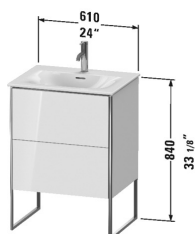

XSquare Vanity unit floorstanding # XS4522

| < 24" Inch > |

Vanity unit floorstanding	Dimension	Weight	Order number
2 pull-out compartments, upper drawer including cut-out for siphon and siphon cover, integrated legs with height adjustment, for Viu # 234463			
Colors			
M07 Concrete Gray Matte (Decor) M16 Black Oak M18 White Matte M22 White High Gloss (Decor) M36 White Satin Matte (Lacquer) M38 Dolomiti Gray High Gloss (Lacquer) M39 Nordic White Satin Matte (Lacquer) M40 Black High Gloss (Lacquer) M43 Basalt Matte (Decor) M49 Graphite Matt (Decor) M60 Taupe Satin Matte (Lacquer) M75 Linen (Decor) M80 Graphite Super Matte M85 White High Gloss (Lacquer) M86 Cappuccino High Gloss (Lacquer) M89 Flannel Gray High Gloss (Lacquer) M91 Taupe Matte (Decor) M92 Stone Gray Satin Matte (Lacquer) M94 Aubergine Satin Matte (Lacquer) M97 Light Blue Satin Matte (Lacquer) M98 Night Blue Satin Matte (Lacquer)			
Variant			
	24" x 18 7/8" Inch		XS4522
Infobox			
Space-saving siphon # 005076 is mandatory for installation, Floorstanding vanities require wall fixation as per installation instructions			
Interior modules narrow grooved storage, reduced depth	4 1/4" x 12 5/8" Inch		UV9939
Interior modules box with lid, reduced depth	3 7/8" x 6 1/4" Inch		UV9948
Interior modules box, reduced depth	3 7/8" x 6 1/4" Inch		UV9946
Suitable products			
Space-saving siphon , 1 1/4" Inch	1 1/4" Inch		005076
Furniture washbasin with overflow, with faucet deck, ceramic covered push-open waste included, underside fully glazed, hardware included, wall-mounted, 24 3/4" x 19 1/4" Inch	24 3/4" x 19 1/4" Inch		234463

All drawings contain the necessary measurements which are subject to standard tolerances. They are stated in inch & mm and are non-binding. Exact measurements, in particular for customized installation scenarios, can only be taken from the finished ceramic piece.