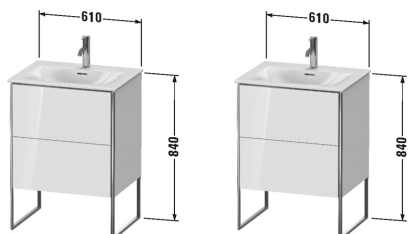

**XSquare Vanity unit floor-standing # XS4522**

| &lt; 610 mm &gt; |

Vanity unit floor-standing	Dimension	Weight	Order number
2 pull-out compartments, upper pull-out compartment including cut-out for siphon and siphon cover, integrated base frame legs with height adjustment, for Viu # 234463			
<b>Colors</b>			
M07 Concrete Grey Matt Decor M16 Black Oak M18 White Matt Decor M22 White High Gloss Decor M36 White Satin Matt Lacquer M38 Dolomiti Grey High Gloss Lacquer M39 Nordic White Satin Matt Lacquer M40 Black High Gloss Lacquer M43 Basalt Matt Decor M49 Graphite Matt Decor M60 Taupe Satin Matt Lacquer M75 Linen Decor M80 Graphit Super Matt M85 White High Gloss Lacquer M86 Cappuccino High Gloss Lacquer M89 Flannel Grey High Gloss Lacquer M90 Flannel Grey Satin Matt Lacquer M91 Taupe Matt Decor M92 Stone Grey Satin Matt Lacquer M94 Aubergine Satin Matt Lacquer M97 Light Blue Satin Matt Lacquer M98 Night Blue Satin Matt Lacquer			
<b>Variant</b>			
	610 x 478 mm		XS4522
<b>Infobox</b>			
Installation only in combination with space saving siphon (# 005076 is recommended), Interior modules can not be retrofitted and are factory installed., Floorstanding vanities require wall fixation as per installation instructions, Please specify when ordering:; - interior system yes / no, - walnut 77 or maple 78			
<b>Accessory</b>			
Additional modules Interior system in solid wood, for cabinet widths 610 mm	610 mm		UV9780
<b>Suitable products</b>			
Space saving siphon 31,75 mm, 1 1/4" mm	1 1/4" mm		005076
Washbasin, furniture washbasin with overflow, with tap platform, Ceramic covered push-open waste included, underneath glazed, fixings included, wall-mounted, 630 x 490 mm	630 x 490 mm		234463