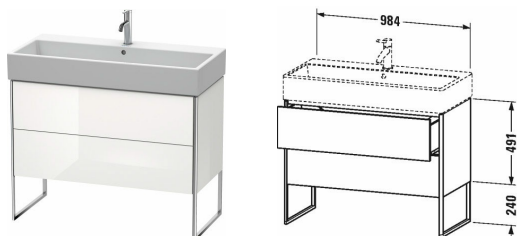

**XSquare Vanity unit floor-standing # XS4476**

| &lt; 984 mm &gt; |

Vanity unit floor-standing	Dimension	Weight	Order number
2 pull-out compartments, integrated base frame legs with height adjustment, for Vero Air # 235010			
<b>Colors</b>			
M07 Concrete Grey Matt Decor M16 Black Oak M18 White Matt Decor M22 White High Gloss Decor M36 White Satin Matt Lacquer M38 Dolomiti Grey High Gloss Lacquer M39 Nordic White Satin Matt Lacquer M40 Black High Gloss Lacquer M43 Basalt Matt Decor M49 Graphite Matt Decor M60 Taupe Satin Matt Lacquer M75 Linen Decor M80 Graphit Super Matt M85 White High Gloss Lacquer M86 Cappuccino High Gloss Lacquer M89 Flannel Grey High Gloss Lacquer M90 Flannel Grey Satin Matt Lacquer M91 Taupe Matt Decor M92 Stone Grey Satin Matt Lacquer M94 Aubergine Satin Matt Lacquer M97 Light Blue Satin Matt Lacquer M98 Night Blue Satin Matt Lacquer			
<b>Variant</b>			
	984 x 460 mm		XS4476
<b>Infobox</b>			
Space saving siphon # 005076 is recommended, Interior modules can not be retrofitted and are factory installed., Floorstanding vanities require wall fixation as per installation instructions, Please specify when ordering:., - interior system yes / no, - walnut 77 or maple 78			
<b>Accessory</b>			
Additional modules Interior system in solid wood, for cabinet widths 984 mm	984 mm		UV9889
<b>Suitable products</b>			
Space saving siphon 31,75 mm, 1 1/4" mm	1 1/4" mm		005076
Washbasin, furniture washbasin with tap platform, underneath glazed, fixings included, wall-mounted, 1000 x 470 mm	1000 x 470 mm		235010
Washbasin, furniture washbasin with tap platform, underneath glazed, fixings included, wall-mounted, 1000 x 470 mm	1000 x 470 mm		235010