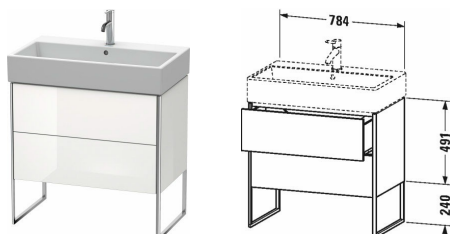

XSquare Vanity unit floor-standing # XS4475

| < 784 mm > |

Vanity unit floor-standing	Dimension	Weight	Order number
2 pull-out compartments, integrated base frame legs with height adjustment, for Vero Air # 235080			
Colors			
M07 Concrete Grey Matt Decor M16 Black Oak M18 White Matt Decor M22 White High Gloss Decor M36 White Satin Matt Lacquer M38 Dolomiti Grey High Gloss Lacquer M39 Nordic White Satin Matt Lacquer M40 Black High Gloss Lacquer M43 Basalt Matt Decor M49 Graphite Matt Decor M60 Taupe Satin Matt Lacquer M75 Linen Decor M80 Graphit Super Matt M85 White High Gloss Lacquer M86 Cappuccino High Gloss Lacquer M89 Flannel Grey High Gloss Lacquer M90 Flannel Grey Satin Matt Lacquer M91 Taupe Matt Decor M92 Stone Grey Satin Matt Lacquer M94 Aubergine Satin Matt Lacquer M97 Light Blue Satin Matt Lacquer M98 Night Blue Satin Matt Lacquer			
Variant			
	784 x 460 mm		XS4475
Infobox			
Space saving siphon # 005076 is recommended, Interior modules can not be retrofitted and are factory installed., Floorstanding vanities require wall fixation as per installation instructions, Please specify when ordering:, - interior system yes / no, - walnut 77 or maple 78			
Accessory			
Additional modules Interior system in solid wood, for cabinet widths 784 mm	784 mm		UV9888
Suitable products			
Space saving siphon 31,75 mm, 1 1/4" mm	1 1/4" mm		005076
Washbasin, furniture washbasin with tap platform, underneath glazed, fixings included, fixings included, wall-mounted, wall-mounted, 800 x 470 mm	800 x 470 mm		235080