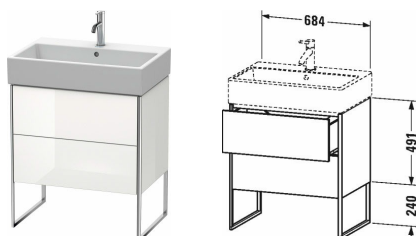

XSquare Vanity unit floor-standing # XS4474

| < 684 mm > |

Vanity unit floor-standing	Dimension	Weight	Order number
2 pull-out compartments, integrated base frame legs with height adjustment			
Colors			
M07 Concrete Grey Matt Decor M16 Black Oak M18 White Matt Decor M22 White High Gloss Decor M36 White Satin Matt Lacquer M38 Dolomiti Grey High Gloss Lacquer M39 Nordic White Satin Matt Lacquer M40 Black High Gloss Lacquer M43 Basalt Matt Decor M49 Graphite Matt Decor M60 Taupe Satin Matt Lacquer M75 Linen Decor M80 Graphit Super Matt M85 White High Gloss Lacquer M86 Cappuccino High Gloss Lacquer M89 Flannel Grey High Gloss Lacquer M90 Flannel Grey Satin Matt Lacquer M91 Taupe Matt Decor M92 Stone Grey Satin Matt Lacquer M94 Aubergine Satin Matt Lacquer M97 Light Blue Satin Matt Lacquer M98 Night Blue Satin Matt Lacquer			
Variant			
for Vero Air # 235070	684 x 460 mm		XS4474
Infobox			
Space saving siphon # 005076 is recommended, Interior modules can not be retrofitted and are factory installed., Floorstanding vanities require wall fixation as per installation instructions, Please specify when ordering:, - interior system yes / no, - walnut 77 or maple 78			
Accessory			
Additional modules Interior system in solid wood, for cabinet widths 684 mm	684 mm		UV9880
Suitable products			
Space saving siphon 31,75 mm, 1 1/4" mm	1 1/4" mm		005076
Washbasin, furniture washbasin with tap platform, underneath glazed, 700 x 470 mm	700 x 470 mm		235070