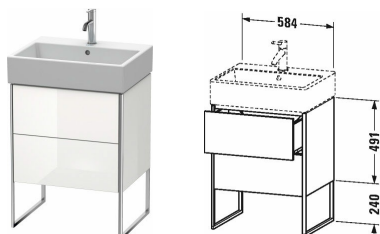

XSquare Vanity unit floor-standing # XS4473

| < 584 mm > |

Vanity unit floor-standing	Dimension	Weight	Order number
2 pull-out compartments, integrated base frame legs with height adjustment, for Vero Air # 235060			
Colors			
M07 Concrete Grey Matt Decor M16 Black Oak M18 White Matt Decor M22 White High Gloss Decor M36 White Satin Matt Lacquer M38 Dolomiti Grey High Gloss Lacquer M39 Nordic White Satin Matt Lacquer M40 Black High Gloss Lacquer M43 Basalt Matt Decor M49 Graphite Matt Decor M60 Taupe Satin Matt Lacquer M75 Linen Decor M80 Graphit Super Matt M85 White High Gloss Lacquer M86 Cappuccino High Gloss Lacquer M89 Flannel Grey High Gloss Lacquer M90 Flannel Grey Satin Matt Lacquer M91 Taupe Matt Decor M92 Stone Grey Satin Matt Lacquer M94 Aubergine Satin Matt Lacquer M97 Light Blue Satin Matt Lacquer M98 Night Blue Satin Matt Lacquer			
Variant			
	584 x 460 mm		XS4473
Infobox			
Space saving siphon # 005076 is recommended, Interior modules can not be retrofitted and are factory installed., Floorstanding vanities require wall fixation as per installation instructions, Please specify when ordering:, - interior system yes / no, - walnut 77 or maple 78			
Accessory			
Additional modules Interior system in solid wood, for cabinet widths 584 mm	584 mm		UV9879
Suitable products			
Space saving siphon 31,75 mm, 1 1/4" mm	1 1/4" mm		005076
Washbasin, furniture washbasin with tap platform, underneath glazed, fixings included, fixings included, wall-mounted, wall-mounted, cUPC® listed*, 600 x 470 mm	600 x 470 mm		235060