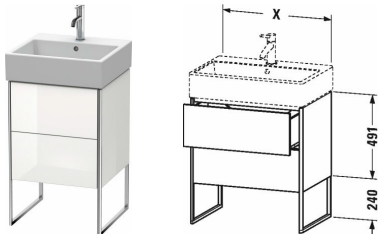

XSquare Vanity unit floorstanding # XS4472

| < 19 1/8" Inch > |

Vanity unit floorstanding	Dimension	Weight	Order number
2 pull-out compartments, integrated legs with height adjustment, for Vero Air # 235050			
Colors			
M07 Concrete Gray Matte (Decor) M16 Black Oak M18 White Matte M22 White High Gloss (Decor) M36 White Satin Matte (Lacquer) M38 Dolomiti Gray High Gloss (Lacquer) M39 Nordic White Satin Matte (Lacquer) M40 Black High Gloss (Lacquer) M43 Basalt Matte (Decor) M49 Graphite Matt (Decor) M60 Taupe Satin Matte (Lacquer) M75 Linen (Decor) M80 Graphite Super Matte M85 White High Gloss (Lacquer) M86 Cappuccino High Gloss (Lacquer) M89 Flannel Gray High Gloss (Lacquer) M91 Taupe Matte (Decor) M92 Stone Gray Satin Matte (Lacquer) M94 Aubergine Satin Matte (Lacquer) M97 Light Blue Satin Matte (Lacquer) M98 Night Blue Satin Matte (Lacquer)			
Variant			
	19 1/8" x 18 1/8" Inch		XS4472
Infobox			
Floorstanding vanities require wall fixation as per installation instructions, Space-saving siphon # 005076 is recommended for installation			
Suitable products			
Space-saving siphon , 1 1/4" Inch	1 1/4" Inch		005076
Furniture washbasin with faucet deck, underside fully glazed, hardware included, wall-mounted, cUPC® listed*, 19 5/8" x 18 1/2" Inch	19 5/8" x 18 1/2" Inch		235050

All drawings contain the necessary measurements which are subject to standard tolerances. They are stated in inch & mm and are non-binding. Exact measurements, in particular for customized installation scenarios, can only be taken from the finished ceramic piece.