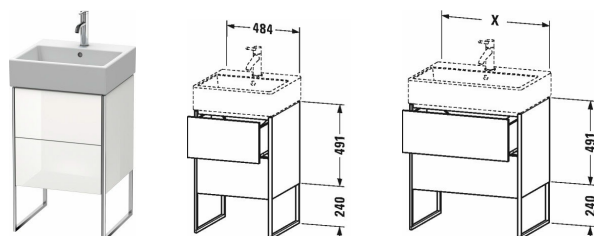

XSquare Vanity unit floor-standing # XS4472

| < 484 mm > |

Vanity unit floor-standing	Dimension	Weight	Order number
2 pull-out compartments, integrated base frame legs with height adjustment, for Vero Air # 235050			
Colors			
M07 Concrete Grey Matt Decor M16 Black Oak M18 White Matt Decor M22 White High Gloss Decor M36 White Satin Matt Lacquer M38 Dolomiti Grey High Gloss Lacquer M39 Nordic White Satin Matt Lacquer M40 Black High Gloss Lacquer M43 Basalt Matt Decor M49 Graphite Matt Decor M60 Taupe Satin Matt Lacquer M75 Linen Decor M80 Graphit Super Matt M85 White High Gloss Lacquer M86 Cappuccino High Gloss Lacquer M89 Flannel Grey High Gloss Lacquer M90 Flannel Grey Satin Matt Lacquer M91 Taupe Matt Decor M92 Stone Grey Satin Matt Lacquer M94 Aubergine Satin Matt Lacquer M97 Light Blue Satin Matt Lacquer M98 Night Blue Satin Matt Lacquer			
Variant			
	484 x 460 mm		XS4472
Infobox			
Floorstanding vanities require wall fixation as per installation instructions, Space saving siphon # 005076 is recommended			
Suitable products			
Space saving siphon 31,75 mm, 1 1/4" mm	1 1/4" mm		005076
Washbasin, furniture washbasin with tap platform, underneath glazed, fixings included, fixings included, wall-mounted, wall-mounted, cUPC® listed*, 500 x 470 mm	500 x 470 mm		235050

All drawings contain the necessary measurements which are subject to standard tolerances. They are stated in mm and are non-binding. Exact measurements, in particular for customised installation scenarios, can only be taken from the finished piece.