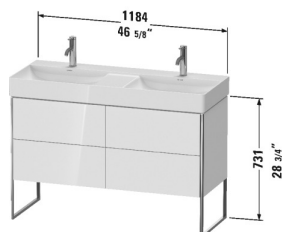

XSquare Vanity unit floorstanding # XS4456

| < 46 5/8" Inch > |

Vanity unit floorstanding	Dimension	Weight	Order number
4 pull-out compartments, upper drawer including cut-out for siphon and siphon cover, integrated legs with height adjustment, for DuraSquare # 235312			
Colors			
M07 Concrete Gray Matte (Decor) M16 Black Oak M18 White Matte M22 White High Gloss (Decor) M36 White Satin Matte (Lacquer) M38 Dolomiti Gray High Gloss (Lacquer) M39 Nordic White Satin Matte (Lacquer) M40 Black High Gloss (Lacquer) M43 Basalt Matte (Decor) M49 Graphite Matt (Decor) M60 Taupe Satin Matte (Lacquer) M75 Linen (Decor) M80 Graphite Super Matte M85 White High Gloss (Lacquer) M86 Cappuccino High Gloss (Lacquer) M89 Flannel Gray High Gloss (Lacquer) M91 Taupe Matte (Decor) M92 Stone Gray Satin Matte (Lacquer) M94 Aubergine Satin Matte (Lacquer) M97 Light Blue Satin Matte (Lacquer) M98 Night Blue Satin Matte (Lacquer)			
Variant			
	46 5/8" x 18 1/8" Inch		XS4456
Infobox			
Space-saving siphon # 005076 is recommended for installation, Floorstanding vanities require wall fixation as per installation instructions			
Interior modules narrow grooved storage, reduced depth	4 1/4" x 12 5/8" Inch		UV9939
Interior modules box with lid, reduced depth	3 7/8" x 6 1/4" Inch		UV9948
Interior modules box, reduced depth	3 7/8" x 6 1/4" Inch		UV9946
Interior modules wide grooved storage, reduced depth	10" x 12 5/8" Inch		UV9942
Suitable products			
Space-saving siphon , 1 1/4" Inch	1 1/4" Inch		005076
Double furniture washbasin without overflow, with faucet deck, ceramic covered slotted waste included, hardware included, underside fully glazed, wall-mounted, 47 1/4" x 18 1/2" Inch	47 1/4" x 18 1/2" Inch		235312