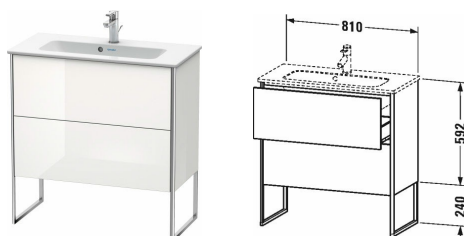

XSquare Vanity unit floor-standing compact # XS4455

| < 810 mm > |

Vanity unit floor-standing compact	Dimension	Weight	Order number
2 pull-out compartments, upper pull-out compartment including cut-out for siphon and siphon cover, integrated base frame legs with height adjustment, for ME by Starck # 234283			
Colors			
M07 Concrete Grey Matt Decor M16 Black Oak M18 White Matt Decor M22 White High Gloss Decor M36 White Satin Matt Lacquer M38 Dolomiti Grey High Gloss Lacquer M39 Nordic White Satin Matt Lacquer M40 Black High Gloss Lacquer M43 Basalt Matt Decor M49 Graphite Matt Decor M60 Taupe Satin Matt Lacquer M75 Linen Decor M80 Graphit Super Matt M85 White High Gloss Lacquer M86 Cappuccino High Gloss Lacquer M89 Flannel Grey High Gloss Lacquer M90 Flannel Grey Satin Matt Lacquer M91 Taupe Matt Decor M92 Stone Grey Satin Matt Lacquer M94 Aubergine Satin Matt Lacquer M97 Light Blue Satin Matt Lacquer M98 Night Blue Satin Matt Lacquer			
Variant			
	810 x 388 mm		XS4455
Infobox			
Space saving siphon # 005076 is recommended, Interior modules can not be retrofitted and are factory installed., Floorstanding vanities require wall fixation as per installation instructions, Please specify when ordering:., - interior system yes / no, - walnut 77 or maple 78			
Accessory			
Additional modules Interior system in solid wood, for cabinet widths 810 mm	810 mm		UV9781
Suitable products			
Space saving siphon 31,75 mm, 1 1/4" mm	1 1/4" mm		005076
Washbasin, furniture washbasin compact with overflow, with tap platform, fixings included, fixings included, wall-mounted, wall-mounted, 830 x 400 mm	830 x 400 mm		234283