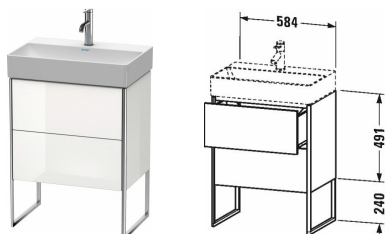

**XSquare Vanity unit floor-standing compact # XS4453**

| &lt; 584 mm &gt; |

Vanity unit floor-standing compact	Dimension	Weight	Order number
2 pull-out compartments, integrated base frame legs with height adjustment			
<b>Colors</b>			
M07 Concrete Grey Matt Decor M16 Black Oak M18 White Matt Decor M22 White High Gloss Decor M36 White Satin Matt Lacquer M38 Dolomiti Grey High Gloss Lacquer M39 Nordic White Satin Matt Lacquer M40 Black High Gloss Lacquer M43 Basalt Matt Decor M49 Graphite Matt Decor M60 Taupe Satin Matt Lacquer M75 Linen Decor M80 Graphit Super Matt M85 White High Gloss Lacquer M86 Cappuccino High Gloss Lacquer M89 Flannel Grey High Gloss Lacquer M90 Flannel Grey Satin Matt Lacquer M91 Taupe Matt Decor M92 Stone Grey Satin Matt Lacquer M94 Aubergine Satin Matt Lacquer M97 Light Blue Satin Matt Lacquer M98 Night Blue Satin Matt Lacquer			
<b>Variant</b>			
for DuraSquare # 235660	584 x 390 mm		XS4453
<b>Infobox</b>			
Space saving siphon # 005076 is recommended, Interior modules can not be retrofitted and are factory installed., Floorstanding vanities require wall fixation as per installation instructions, Please specify when ordering:, - interior system yes / no, - walnut 77 or maple 78			
<b>Accessory</b>			
Additional modules Interior system in solid wood, for cabinet widths 584 mm	584 mm		UV9879
<b>Suitable products</b>			
Space saving siphon 31,75 mm, 1 1/4" mm	1 1/4" mm		005076
Washbasin, furniture washbasin compact without overflow, with tap platform, ceramic covered slotted waste included, underneath glazed, wall-mounted, fixings included, 600 x 400 mm	600 x 400 mm		235660

All drawings contain the necessary measurements which are subject to standard tolerances. They are stated in mm and are non-binding. Exact measurements, in particular for customised installation scenarios, can only be taken from the finished piece.