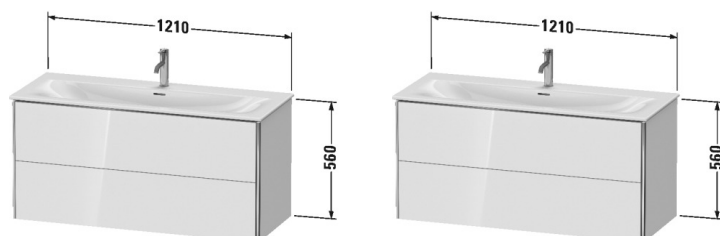

XSquare Vanity unit wall-mounted # XS4326

|< 1210 mm >|

Vanity unit wall-mounted	Dimension	Weight	Order number
2 drawers, upper drawer including cut-out for siphon and siphon cover, for Viu # 234412			
Colors			
M07 Concrete Grey Matt Decor M16 Black Oak M18 White Matt Decor M22 White High Gloss Decor M36 White Satin Matt Lacquer M38 Dolomiti Grey High Gloss Lacquer M39 Nordic White Satin Matt Lacquer M40 Black High Gloss Lacquer M43 Basalt Matt Decor M49 Graphite Matt Decor M60 Taupe Satin Matt Lacquer M75 Linen Decor M80 Graphit Super Matt M85 White High Gloss Lacquer M86 Cappuccino High Gloss Lacquer M89 Flannel Grey High Gloss Lacquer M90 Flannel Grey Satin Matt Lacquer M91 Taupe Matt Decor M92 Stone Grey Satin Matt Lacquer M94 Aubergine Satin Matt Lacquer M97 Light Blue Satin Matt Lacquer M98 Night Blue Satin Matt Lacquer			
Variant			
	1210 x 478 mm		XS4326
Infobox			
Installation only in combination with space saving siphon (# 005076 is recommended), Interior modules can not be retrofitted and are factory installed., Please specify when ordering:., - interior system yes / no, - walnut 77 or maple 78			
Accessory			
Additional modules Interior system in solid wood, for cabinet widths 1210 mm	1210 mm		UV9783
Suitable products			
Space saving siphon 31,75 mm, 1 1/4" mm	1 1/4" mm		005076
Washbasin, furniture washbasin with overflow, with tap platform, Ceramic covered push-open waste included, underneath glazed, fixings included, fixings included, wall-mounted, wall-mounted, 1230 x 490 mm	1230 x 490 mm		234412
Washbasin, furniture washbasin with overflow, with tap platform, Ceramic covered push-open waste included, underneath glazed, fixings included, fixings included, wall-mounted, wall-mounted, 1230 x 490 mm	1230 x 490 mm		234412