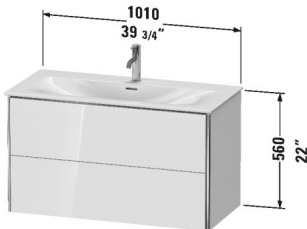

XSquare Vanity unit wall-mounted # XS4325

| < 39 3/4" Inch > |

Vanity unit wall-mounted	Dimension	Weight	Order number
2 drawers, upper drawer including cut-out for siphon and siphon cover, for Viu # 234410			
Colors			
M07 Concrete Gray Matte (Decor) M16 Black Oak M18 White Matte M22 White High Gloss (Decor) M36 White Satin Matte (Lacquer) M38 Dolomiti Gray High Gloss (Lacquer) M39 Nordic White Satin Matte (Lacquer) M40 Black High Gloss (Lacquer) M43 Basalt Matte (Decor) M49 Graphite Matt (Decor) M60 Taupe Satin Matte (Lacquer) M75 Linen (Decor) M80 Graphite Super Matte M85 White High Gloss (Lacquer) M86 Cappuccino High Gloss (Lacquer) M89 Flannel Gray High Gloss (Lacquer) M91 Taupe Matte (Decor) M92 Stone Gray Satin Matte (Lacquer) M94 Aubergine Satin Matte (Lacquer) M97 Light Blue Satin Matte (Lacquer) M98 Night Blue Satin Matte (Lacquer)			
Variant			
	39 3/4" x 18 7/8" Inch		XS4325
Infobox			
Space-saving siphon # 005076 is mandatory for installation			
Interior modules narrow grooved storage, reduced depth	4 1/4" x 12 5/8" Inch		UV9939
Interior modules box with lid, reduced depth	3 7/8" x 6 1/4" Inch		UV9948
Interior modules box, reduced depth	3 7/8" x 6 1/4" Inch		UV9946
Interior modules wide grooved storage, reduced depth	10" x 12 5/8" Inch		UV9942
Interior modules interior module component, reduced depth	4 5/8" x 12 5/8" Inch		UV9944
Suitable products			
Space-saving siphon , 1 1/4" Inch	1 1/4" Inch		005076
Furniture washbasin with overflow, with faucet deck, ceramic covered push-open waste included, underside fully glazed, hardware included, wall-mounted, cUPC® listed*, 40 1/2" x 19 1/4" Inch	40 1/2" x 19 1/4" Inch		234410

XSquare Vanity unit wall-mounted # XS4325

|< 39 3/4" Inch >|

All drawings contain the necessary measurements which are subject to standard tolerances. They are stated in inch & mm and are non-binding. Exact measurements, in particular for customized installation scenarios, can only be taken from the finished ceramic piece.