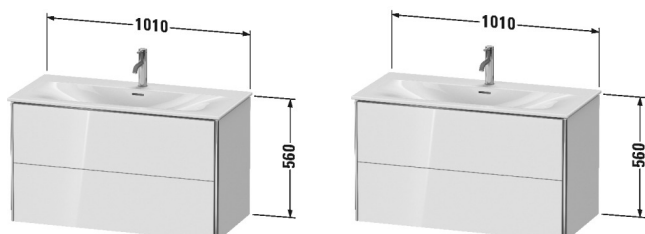

XSquare Vanity unit wall-mounted # XS4325

| < 1010 mm > |

Vanity unit wall-mounted	Dimension	Weight	Order number
2 drawers, upper drawer including cut-out for siphon and siphon cover, for Viu # 234410			
Colors			
M07 Concrete Grey Matt Decor M16 Black Oak M18 White Matt Decor M22 White High Gloss Decor M36 White Satin Matt Lacquer M38 Dolomiti Grey High Gloss Lacquer M39 Nordic White Satin Matt Lacquer M40 Black High Gloss Lacquer M43 Basalt Matt Decor M49 Graphite Matt Decor M60 Taupe Satin Matt Lacquer M75 Linen Decor M80 Graphit Super Matt M85 White High Gloss Lacquer M86 Cappuccino High Gloss Lacquer M89 Flannel Grey High Gloss Lacquer M90 Flannel Grey Satin Matt Lacquer M91 Taupe Matt Decor M92 Stone Grey Satin Matt Lacquer M94 Aubergine Satin Matt Lacquer M97 Light Blue Satin Matt Lacquer M98 Night Blue Satin Matt Lacquer			
Variant			
	1010 x 478 mm		XS4325
Infobox			
Installation only in combination with space saving siphon (# 005076 is recommended), Interior modules can not be retrofitted and are factory installed., Please specify when ordering:., - interior system yes / no, - walnut 77 or maple 78			
Accessory			
Additional modules Interior system in solid wood, for cabinet widths 1010 mm	1010 mm		UV9782
Suitable products			
Space saving siphon 31,75 mm, 1 1/4" mm	1 1/4" mm		005076
Washbasin, furniture washbasin with overflow, with tap platform, Ceramic covered push-open waste included, underneath glazed, fixings included, wall-mounted, cUPC® listed*, 1030 x 490 mm	1030 x 490 mm		234410

All drawings contain the necessary measurements which are subject to standard tolerances. They are stated in mm and are non-binding. Exact measurements, in particular for customised installation scenarios, can only be taken from the finished piece.