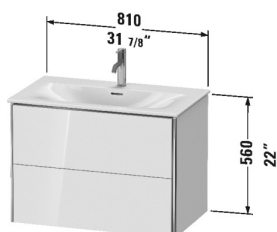

XSquare Vanity unit wall-mounted # XS4324

| < 31 7/8" Inch > |

Vanity unit wall-mounted	Dimension	Weight	Order number
2 drawers, upper drawer including cut-out for siphon and siphon cover, for Viu # 234483			
Colors			
M07 Concrete Gray Matte (Decor) M16 Black Oak M18 White Matte M22 White High Gloss (Decor) M36 White Satin Matte (Lacquer) M38 Dolomiti Gray High Gloss (Lacquer) M39 Nordic White Satin Matte (Lacquer) M40 Black High Gloss (Lacquer) M43 Basalt Matte (Decor) M49 Graphite Matt (Decor) M60 Taupe Satin Matte (Lacquer) M75 Linen (Decor) M80 Graphite Super Matte M85 White High Gloss (Lacquer) M86 Cappuccino High Gloss (Lacquer) M89 Flannel Gray High Gloss (Lacquer) M91 Taupe Matte (Decor) M92 Stone Gray Satin Matte (Lacquer) M94 Aubergine Satin Matte (Lacquer) M97 Light Blue Satin Matte (Lacquer) M98 Night Blue Satin Matte (Lacquer)			
Variant			
	31 7/8" x 18 7/8" Inch		XS4324
Infobox			
Space-saving siphon # 005076 is mandatory for installation			
Interior modules narrow grooved storage, reduced depth	4 1/4" x 12 5/8" Inch		UV9939
Interior modules box with lid, reduced depth	3 7/8" x 6 1/4" Inch		UV9948
Interior modules box, reduced depth	3 7/8" x 6 1/4" Inch		UV9946
Interior modules interior module component, reduced depth	4 5/8" x 12 5/8" Inch		UV9944
Suitable products			
Space-saving siphon , 1 1/4" Inch	1 1/4" Inch		005076
Furniture washbasin with overflow, with faucet deck, ceramic covered push-open waste included, underside fully glazed, hardware included, wall-mounted, 32 5/8" x 19 1/4" Inch	32 5/8" x 19 1/4" Inch		234483

All drawings contain the necessary measurements which are subject to standard tolerances. They are stated in inch & mm and are non-binding. Exact measurements, in particular for customized installation scenarios, can only be taken from the finished ceramic piece.