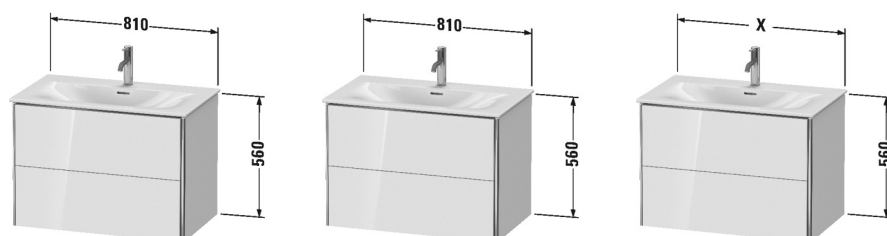

XSquare Vanity unit wall-mounted # XS4324

| < 810 mm > |

Vanity unit wall-mounted	Dimension	Weight	Order number
2 drawers, upper drawer including cut-out for siphon and siphon cover, for Viu # 234483			
Colors			
M07 Concrete Grey Matt Decor M16 Black Oak M18 White Matt Decor M22 White High Gloss Decor M36 White Satin Matt Lacquer M38 Dolomiti Grey High Gloss Lacquer M39 Nordic White Satin Matt Lacquer M40 Black High Gloss Lacquer M43 Basalt Matt Decor M49 Graphite Matt Decor M60 Taupe Satin Matt Lacquer M75 Linen Decor M80 Graphit Super Matt M85 White High Gloss Lacquer M86 Cappuccino High Gloss Lacquer M89 Flannel Grey High Gloss Lacquer M90 Flannel Grey Satin Matt Lacquer M91 Taupe Matt Decor M92 Stone Grey Satin Matt Lacquer M94 Aubergine Satin Matt Lacquer M97 Light Blue Satin Matt Lacquer M98 Night Blue Satin Matt Lacquer			
Variant			
	810 x 478 mm		XS4324
Infobox			
Installation only in combination with space saving siphon (# 005076 is recommended), Interior modules can not be retrofitted and are factory installed., Please specify when ordering:., - interior system yes / no, - walnut 77 or maple 78			
Accessory			
Additional modules Interior system in solid wood, for cabinet widths 810 mm	810 mm		UV9781
Suitable products			
Space saving siphon 31,75 mm, 1 1/4" mm	1 1/4" mm		005076
Washbasin, furniture washbasin with overflow, with tap platform, Ceramic covered push-open waste included, underneath glazed, fixings included, wall-mounted, 830 x 490 mm	830 x 490 mm		234483

All drawings contain the necessary measurements which are subject to standard tolerances. They are stated in mm and are non-binding. Exact measurements, in particular for customised installation scenarios, can only be taken from the finished piece.