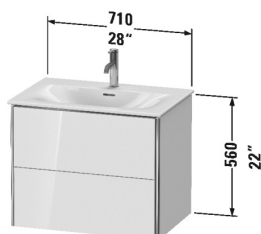

XSquare Vanity unit wall-mounted # XS4323

| < 28" Inch > |

Vanity unit wall-mounted	Dimension	Weight	Order number
2 drawers, upper drawer including cut-out for siphon and siphon cover, for Viu # 234473			
Colors			
M07 Concrete Gray Matte (Decor) M16 Black Oak M18 White Matte M22 White High Gloss (Decor) M36 White Satin Matte (Lacquer) M38 Dolomiti Gray High Gloss (Lacquer) M39 Nordic White Satin Matte (Lacquer) M40 Black High Gloss (Lacquer) M43 Basalt Matte (Decor) M49 Graphite Matt (Decor) M60 Taupe Satin Matte (Lacquer) M75 Linen (Decor) M80 Graphite Super Matte M85 White High Gloss (Lacquer) M86 Cappuccino High Gloss (Lacquer) M89 Flannel Gray High Gloss (Lacquer) M91 Taupe Matte (Decor) M92 Stone Gray Satin Matte (Lacquer) M94 Aubergine Satin Matte (Lacquer) M97 Light Blue Satin Matte (Lacquer) M98 Night Blue Satin Matte (Lacquer)			
Variant			
	28" x 18 7/8" Inch		XS4323
Infobox			
Space-saving siphon # 005076 is mandatory for installation			
Interior modules narrow grooved storage, reduced depth	4 1/4" x 12 5/8" Inch		UV9939
Interior modules box with lid, reduced depth	3 7/8" x 6 1/4" Inch		UV9948
Interior modules box, reduced depth	3 7/8" x 6 1/4" Inch		UV9946
Suitable products			
Space-saving siphon , 1 1/4" Inch	1 1/4" Inch		005076
Furniture washbasin with overflow, with faucet deck, ceramic covered push-open waste included, underside fully glazed, hardware included, wall-mounted, 28 3/4" x 19 1/4" Inch	28 3/4" x 19 1/4" Inch		234473

All drawings contain the necessary measurements which are subject to standard tolerances. They are stated in inch & mm and are non-binding. Exact measurements, in particular for customized installation scenarios, can only be taken from the finished ceramic piece.