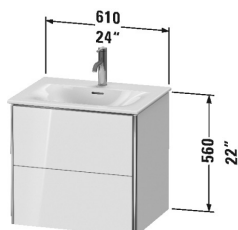

**XSquare Vanity unit wall-mounted # XS4322**

| &lt; 24" Inch &gt; |

Vanity unit wall-mounted	Dimension	Weight	Order number
2 drawers, upper drawer including cut-out for siphon and siphon cover, for Viu # 234463			
<b>Colors</b>			
M07 Concrete Gray Matte (Decor) M16 Black Oak M18 White Matte M22 White High Gloss (Decor) M36 White Satin Matte (Lacquer) M38 Dolomiti Gray High Gloss (Lacquer) M39 Nordic White Satin Matte (Lacquer) M40 Black High Gloss (Lacquer) M43 Basalt Matte (Decor) M49 Graphite Matt (Decor) M60 Taupe Satin Matte (Lacquer) M75 Linen (Decor) M80 Graphite Super Matte M85 White High Gloss (Lacquer) M86 Cappuccino High Gloss (Lacquer) M89 Flannel Gray High Gloss (Lacquer) M91 Taupe Matte (Decor) M92 Stone Gray Satin Matte (Lacquer) M94 Aubergine Satin Matte (Lacquer) M97 Light Blue Satin Matte (Lacquer) M98 Night Blue Satin Matte (Lacquer)			
<b>Variant</b>			
	24" x 18 7/8" Inch		XS4322
<b>Infobox</b>			
Space-saving siphon # 005076 is mandatory for installation			
Interior modules narrow grooved storage, reduced depth	4 1/4" x 12 5/8" Inch		UV9939
Interior modules box with lid, reduced depth	3 7/8" x 6 1/4" Inch		UV9948
Interior modules box, reduced depth	3 7/8" x 6 1/4" Inch		UV9946
<b>Suitable products</b>			
Space-saving siphon , 1 1/4" Inch	1 1/4" Inch		005076
Furniture washbasin with overflow, with faucet deck, ceramic covered push-open waste included, underside fully glazed, hardware included, wall-mounted, 24 3/4" x 19 1/4" Inch	24 3/4" x 19 1/4" Inch		234463

All drawings contain the necessary measurements which are subject to standard tolerances. They are stated in inch & mm and are non-binding. Exact measurements, in particular for customized installation scenarios, can only be taken from the finished ceramic piece.