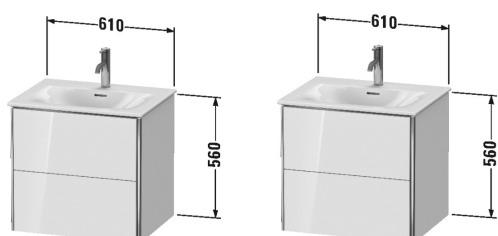

XSquare Vanity unit wall-mounted # XS4322

| < 610 mm > |

Vanity unit wall-mounted	Dimension	Weight	Order number
2 drawers, upper drawer including cut-out for siphon and siphon cover, for Viu # 234463			
Colors			
M07 Concrete Grey Matt Decor M16 Black Oak M18 White Matt Decor M22 White High Gloss Decor M36 White Satin Matt Lacquer M38 Dolomiti Grey High Gloss Lacquer M39 Nordic White Satin Matt Lacquer M40 Black High Gloss Lacquer M43 Basalt Matt Decor M49 Graphite Matt Decor M60 Taupe Satin Matt Lacquer M75 Linen Decor M80 Graphit Super Matt M85 White High Gloss Lacquer M86 Cappuccino High Gloss Lacquer M89 Flannel Grey High Gloss Lacquer M90 Flannel Grey Satin Matt Lacquer M91 Taupe Matt Decor M92 Stone Grey Satin Matt Lacquer M94 Aubergine Satin Matt Lacquer M97 Light Blue Satin Matt Lacquer M98 Night Blue Satin Matt Lacquer			
Variant			
	610 x 478 mm		XS4322
Infobox			
Installation only in combination with space saving siphon (# 005076 is recommended), Interior modules can not be retrofitted and are factory installed., Please specify when ordering:., - interior system yes / no, - walnut 77 or maple 78			
Accessory			
Additional modules Interior system in solid wood, for cabinet widths 610 mm	610 mm		UV9780
Suitable products			
Space saving siphon 31,75 mm, 1 1/4" mm	1 1/4" mm		005076
Washbasin, furniture washbasin with overflow, with tap platform, Ceramic covered push-open waste included, underneath glazed, fixings included, wall-mounted, 630 x 490 mm	630 x 490 mm		234463