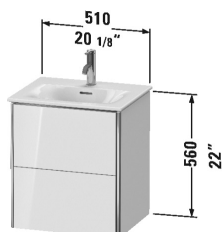

XSquare Vanity unit wall-mounted # XS4321

| < 20 1/8" Inch > |

Vanity unit wall-mounted	Dimension	Weight	Order number
2 drawers, upper drawer including cut-out for siphon and siphon cover, for Viu # 234453			
Colors			
M07 Concrete Gray Matte (Decor) M16 Black Oak M18 White Matte M22 White High Gloss (Decor) M36 White Satin Matte (Lacquer) M38 Dolomiti Gray High Gloss (Lacquer) M39 Nordic White Satin Matte (Lacquer) M40 Black High Gloss (Lacquer) M43 Basalt Matte (Decor) M49 Graphite Matt (Decor) M60 Taupe Satin Matte (Lacquer) M75 Linen (Decor) M80 Graphite Super Matte M85 White High Gloss (Lacquer) M86 Cappuccino High Gloss (Lacquer) M89 Flannel Gray High Gloss (Lacquer) M91 Taupe Matte (Decor) M92 Stone Gray Satin Matte (Lacquer) M94 Aubergine Satin Matte (Lacquer) M97 Light Blue Satin Matte (Lacquer) M98 Night Blue Satin Matte (Lacquer)			
Variant			
	20 1/8" x 16 1/2" Inch		XS4321
Infobox			
Space-saving siphon # 005076 is mandatory for installation			
Suitable products			
Space-saving siphon , 1 1/4" Inch	1 1/4" Inch		005076
Furniture handrinse basin with overflow, with faucet deck, ceramic covered push-open waste included, underside fully glazed, hardware included, wall-mounted, 20 7/8" x 16 7/8" Inch	20 7/8" x 16 7/8" Inch		234453

All drawings contain the necessary measurements which are subject to standard tolerances. They are stated in inch & mm and are non-binding. Exact measurements, in particular for customized installation scenarios, can only be taken from the finished ceramic piece.