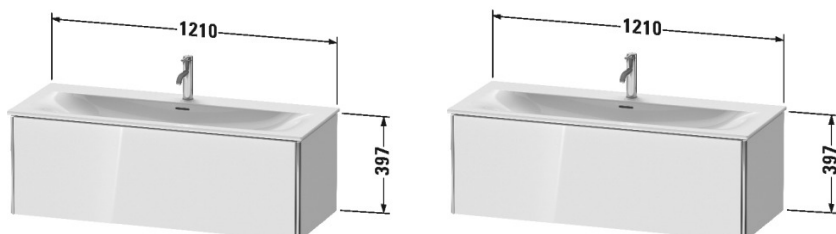

XSquare Vanity unit wall-mounted # XS4226

|< 1210 mm >|

Vanity unit wall-mounted	Dimension	Weight	Order number
1 pull-out compartment, for Viu # 234412			
Colors			
M07 Concrete Grey Matt Decor M16 Black Oak M18 White Matt Decor M22 White High Gloss Decor M36 White Satin Matt Lacquer M38 Dolomiti Grey High Gloss Lacquer M39 Nordic White Satin Matt Lacquer M40 Black High Gloss Lacquer M43 Basalt Matt Decor M49 Graphite Matt Decor M60 Taupe Satin Matt Lacquer M75 Linen Decor M80 Graphit Super Matt M85 White High Gloss Lacquer M86 Cappuccino High Gloss Lacquer M89 Flannel Grey High Gloss Lacquer M90 Flannel Grey Satin Matt Lacquer M91 Taupe Matt Decor M92 Stone Grey Satin Matt Lacquer M94 Aubergine Satin Matt Lacquer M97 Light Blue Satin Matt Lacquer M98 Night Blue Satin Matt Lacquer			
Variant			
	1210 x 478 mm		XS4226
Infobox			
Installation only in combination with space saving siphon (# 005076 is recommended), Interior modules can not be retrofitted and are factory installed., Please specify when ordering: - interior system yes / no, - walnut 77 or maple 78			
Accessory			
Additional modules Interior system in solid wood, for cabinet widths 1210 mm	1210 mm		UV9779
Suitable products			
Space saving siphon 31,75 mm, 1 1/4" mm	1 1/4" mm		005076
Washbasin, furniture washbasin with overflow, with tap platform, Ceramic covered push-open waste included, underneath glazed, fixings included, fixings included, wall-mounted, wall-mounted, 1230 x 490 mm	1230 x 490 mm		234412
Washbasin, furniture washbasin with overflow, with tap platform, Ceramic covered push-open waste included, underneath glazed, fixings included, fixings included, wall-mounted, wall-mounted, 1230 x 490 mm	1230 x 490 mm		234412