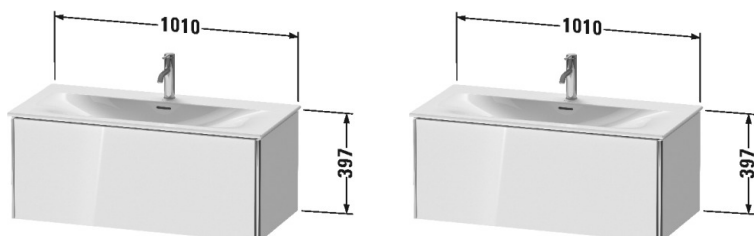

XSquare Vanity unit wall-mounted # XS4225

|< 1010 mm >|

Vanity unit wall-mounted	Dimension	Weight	Order number
1 pull-out compartment, for Viu # 234410			
Colors			
M07 Concrete Grey Matt Decor M16 Black Oak M18 White Matt Decor M22 White High Gloss Decor M36 White Satin Matt Lacquer M38 Dolomiti Grey High Gloss Lacquer M39 Nordic White Satin Matt Lacquer M40 Black High Gloss Lacquer M43 Basalt Matt Decor M49 Graphite Matt Decor M60 Taupe Satin Matt Lacquer M75 Linen Decor M80 Graphit Super Matt M85 White High Gloss Lacquer M86 Cappuccino High Gloss Lacquer M89 Flannel Grey High Gloss Lacquer M90 Flannel Grey Satin Matt Lacquer M91 Taupe Matt Decor M92 Stone Grey Satin Matt Lacquer M94 Aubergine Satin Matt Lacquer M97 Light Blue Satin Matt Lacquer M98 Night Blue Satin Matt Lacquer			
Variant			
	1010 x 478 mm		XS4225
Infobox			
Installation only in combination with space saving siphon (# 005076 is recommended), Interior modules can not be retrofitted and are factory installed., Please specify when ordering: -, interior system yes / no, - walnut 77 or maple 78			
Accessory			
Additional modules Interior system in solid wood, for cabinet widths 1010 mm	1010 mm		UV9778
Suitable products			
Space saving siphon 31,75 mm, 1 1/4" mm	1 1/4" mm		005076
Washbasin, furniture washbasin with overflow, with tap platform, Ceramic covered push-open waste included, underneath glazed, fixings included, wall-mounted, cUPC® listed*, 1030 x 490 mm	1030 x 490 mm		234410

All drawings contain the necessary measurements which are subject to standard tolerances. They are stated in mm and are non-binding. Exact measurements, in particular for customised installation scenarios, can only be taken from the finished piece.