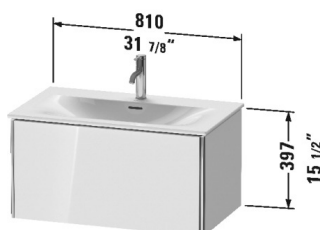

**XSquare Vanity unit wall-mounted # XS4224**

| &lt; 31 7/8" Inch &gt; |

Vanity unit wall-mounted	Dimension	Weight	Order number
1 pull-out compartment, for Viu # 234483			
<b>Colors</b>			
M07 Concrete Gray Matte (Decor) M16 Black Oak M18 White Matte M22 White High Gloss (Decor) M36 White Satin Matte (Lacquer) M38 Dolomiti Gray High Gloss (Lacquer) M39 Nordic White Satin Matte (Lacquer) M40 Black High Gloss (Lacquer) M43 Basalt Matte (Decor) M49 Graphite Matt (Decor) M60 Taupe Satin Matte (Lacquer) M75 Linen (Decor) M80 Graphite Super Matte M85 White High Gloss (Lacquer) M86 Cappuccino High Gloss (Lacquer) M89 Flannel Gray High Gloss (Lacquer) M91 Taupe Matte (Decor) M92 Stone Gray Satin Matte (Lacquer) M94 Aubergine Satin Matte (Lacquer) M97 Light Blue Satin Matte (Lacquer) M98 Night Blue Satin Matte (Lacquer)			
<b>Variant</b>			
	31 7/8" x 18 7/8" Inch		XS4224
<b>Infobox</b>			
Space-saving siphon # 005076 is mandatory for installation			
Interior modules narrow grooved storage, reduced depth	4 1/4" x 12 5/8" Inch		UV9939
Interior modules box with lid, reduced depth	3 7/8" x 6 1/4" Inch		UV9948
Interior modules box, reduced depth	3 7/8" x 6 1/4" Inch		UV9946
Interior modules wide grooved storage, reduced depth	10" x 12 5/8" Inch		UV9942
<b>Suitable products</b>			
Space-saving siphon , 1 1/4" Inch	1 1/4" Inch		005076
Furniture washbasin with overflow, with faucet deck, ceramic covered push-open waste included, underside fully glazed, hardware included, wall-mounted, 32 5/8" x 19 1/4" Inch	32 5/8" x 19 1/4" Inch		234483

All drawings contain the necessary measurements which are subject to standard tolerances. They are stated in inch & mm and are non-binding. Exact measurements, in particular for customized installation scenarios, can only be taken from the finished ceramic piece.