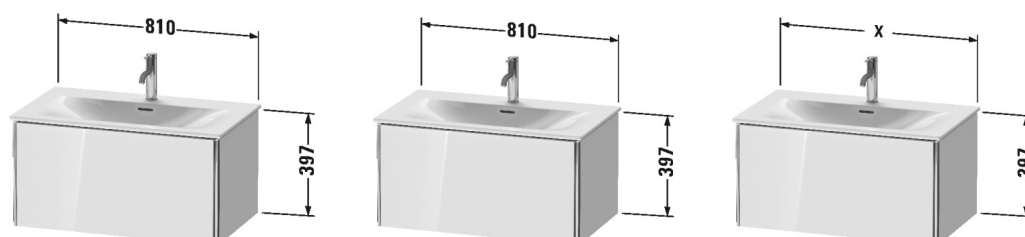

XSquare Vanity unit wall-mounted # XS4224

|< 810 mm >|

Vanity unit wall-mounted	Dimension	Weight	Order number
1 pull-out compartment, for Viu # 234483			
Colors			
M07 Concrete Grey Matt Decor M16 Black Oak M18 White Matt Decor M22 White High Gloss Decor M36 White Satin Matt Lacquer M38 Dolomiti Grey High Gloss Lacquer M39 Nordic White Satin Matt Lacquer M40 Black High Gloss Lacquer M43 Basalt Matt Decor M49 Graphite Matt Decor M60 Taupe Satin Matt Lacquer M75 Linen Decor M80 Graphit Super Matt M85 White High Gloss Lacquer M86 Cappuccino High Gloss Lacquer M89 Flannel Grey High Gloss Lacquer M90 Flannel Grey Satin Matt Lacquer M91 Taupe Matt Decor M92 Stone Grey Satin Matt Lacquer M94 Aubergine Satin Matt Lacquer M97 Light Blue Satin Matt Lacquer M98 Night Blue Satin Matt Lacquer			
Variant			
	810 x 478 mm		XS4224
Infobox			
Installation only in combination with space saving siphon (# 005076 is recommended), Interior modules can not be retrofitted and are factory installed., Please specify when ordering: - interior system yes / no, - walnut 77 or maple 78			
Accessory			
Additional modules Interior system in solid wood, for cabinet widths 810 mm	810 mm		UV9777
Suitable products			
Space saving siphon 31,75 mm, 1 1/4" mm	1 1/4" mm		005076
Washbasin, furniture washbasin with overflow, with tap platform, Ceramic covered push-open waste included, underneath glazed, fixings included, wall-mounted, 830 x 490 mm	830 x 490 mm		234483

All drawings contain the necessary measurements which are subject to standard tolerances. They are stated in mm and are non-binding. Exact measurements, in particular for customised installation scenarios, can only be taken from the finished piece.