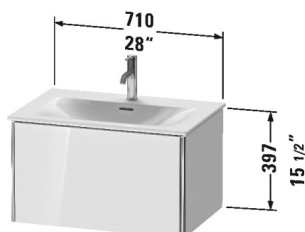

XSquare Vanity unit wall-mounted # XS4223

| < 28" Inch > |

Vanity unit wall-mounted	Dimension	Weight	Order number
1 pull-out compartment, for Viu # 234473			
Colors			
M07 Concrete Gray Matte (Decor) M16 Black Oak M18 White Matte M22 White High Gloss (Decor) M36 White Satin Matte (Lacquer) M38 Dolomiti Gray High Gloss (Lacquer) M39 Nordic White Satin Matte (Lacquer) M40 Black High Gloss (Lacquer) M43 Basalt Matte (Decor) M49 Graphite Matt (Decor) M60 Taupe Satin Matte (Lacquer) M75 Linen (Decor) M80 Graphite Super Matte M85 White High Gloss (Lacquer) M86 Cappuccino High Gloss (Lacquer) M89 Flannel Gray High Gloss (Lacquer) M91 Taupe Matte (Decor) M92 Stone Gray Satin Matte (Lacquer) M94 Aubergine Satin Matte (Lacquer) M97 Light Blue Satin Matte (Lacquer) M98 Night Blue Satin Matte (Lacquer)			
Variant			
	28" x 18 7/8" Inch		XS4223
Infobox			
Space-saving siphon # 005076 is mandatory for installation			
Interior modules narrow grooved storage, reduced depth	4 1/4" x 12 5/8" Inch		UV9939
Interior modules box with lid, reduced depth	3 7/8" x 6 1/4" Inch		UV9948
Interior modules box, reduced depth	3 7/8" x 6 1/4" Inch		UV9946
Interior modules wide grooved storage, reduced depth	10" x 12 5/8" Inch		UV9942
Suitable products			
Space-saving siphon , 1 1/4" Inch	1 1/4" Inch		005076
Furniture washbasin with overflow, with faucet deck, ceramic covered push-open waste included, underside fully glazed, hardware included, wall-mounted, 28 3/4" x 19 1/4" Inch	28 3/4" x 19 1/4" Inch		234473

All drawings contain the necessary measurements which are subject to standard tolerances. They are stated in inch & mm and are non-binding. Exact measurements, in particular for customized installation scenarios, can only be taken from the finished ceramic piece.