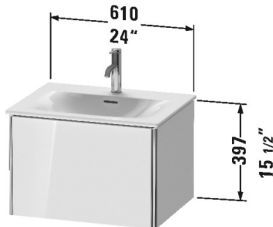

XSquare Vanity unit wall-mounted # XS4222

| < 24" Inch > |

Vanity unit wall-mounted	Dimension	Weight	Order number
1 pull-out compartment, for Viu # 234463			
Colors			
M07 Concrete Gray Matte (Decor) M16 Black Oak M18 White Matte M22 White High Gloss (Decor) M36 White Satin Matte (Lacquer) M38 Dolomiti Gray High Gloss (Lacquer) M39 Nordic White Satin Matte (Lacquer) M40 Black High Gloss (Lacquer) M43 Basalt Matte (Decor) M49 Graphite Matt (Decor) M60 Taupe Satin Matte (Lacquer) M75 Linen (Decor) M80 Graphite Super Matte M85 White High Gloss (Lacquer) M86 Cappuccino High Gloss (Lacquer) M89 Flannel Gray High Gloss (Lacquer) M91 Taupe Matte (Decor) M92 Stone Gray Satin Matte (Lacquer) M94 Aubergine Satin Matte (Lacquer) M97 Light Blue Satin Matte (Lacquer) M98 Night Blue Satin Matte (Lacquer)			
Variant			
	24" x 18 7/8" Inch		XS4222
Infobox			
Space-saving siphon # 005076 is mandatory for installation			
Interior modules narrow grooved storage, reduced depth	4 1/4" x 12 5/8" Inch		UV9939
Interior modules box with lid, reduced depth	3 7/8" x 6 1/4" Inch		UV9948
Interior modules box, reduced depth	3 7/8" x 6 1/4" Inch		UV9946
Interior modules wide grooved storage, reduced depth	10" x 12 5/8" Inch		UV9942
Suitable products			
Space-saving siphon , 1 1/4" Inch	1 1/4" Inch		005076
Furniture washbasin with overflow, with faucet deck, ceramic covered push-open waste included, underside fully glazed, hardware included, wall-mounted, 24 3/4" x 19 1/4" Inch	24 3/4" x 19 1/4" Inch		234463

All drawings contain the necessary measurements which are subject to standard tolerances. They are stated in inch & mm and are non-binding. Exact measurements, in particular for customized installation scenarios, can only be taken from the finished ceramic piece.