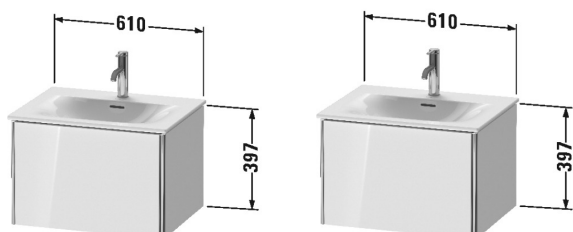

**XSquare Vanity unit wall-mounted # XS4222**

| &lt; 610 mm &gt; |

Vanity unit wall-mounted	Dimension	Weight	Order number
1 pull-out compartment, for Viu # 234463			
<b>Colors</b>			
M07 Concrete Grey Matt Decor M16 Black Oak M18 White Matt Decor M22 White High Gloss Decor M36 White Satin Matt Lacquer M38 Dolomiti Grey High Gloss Lacquer M39 Nordic White Satin Matt Lacquer M40 Black High Gloss Lacquer M43 Basalt Matt Decor M49 Graphite Matt Decor M60 Taupe Satin Matt Lacquer M75 Linen Decor M80 Graphit Super Matt M85 White High Gloss Lacquer M86 Cappuccino High Gloss Lacquer M89 Flannel Grey High Gloss Lacquer M90 Flannel Grey Satin Matt Lacquer M91 Taupe Matt Decor M92 Stone Grey Satin Matt Lacquer M94 Aubergine Satin Matt Lacquer M97 Light Blue Satin Matt Lacquer M98 Night Blue Satin Matt Lacquer			
<b>Variant</b>			
	610 x 478 mm		XS4222
<b>Infobox</b>			
Installation only in combination with space saving siphon (# 005076 is recommended), Interior modules can not be retrofitted and are factory installed., Please specify when ordering: - interior system yes / no, - walnut 77 or maple 78			
<b>Accessory</b>			
Additional modules Interior system in solid wood, for cabinet widths 610 mm	610 mm		UV9776
<b>Suitable products</b>			
Space saving siphon 31,75 mm, 1 1/4" mm	1 1/4" mm		005076
Washbasin, furniture washbasin with overflow, with tap platform, Ceramic covered push-open waste included, underneath glazed, fixings included, wall-mounted, 630 x 490 mm	630 x 490 mm		234463

All drawings contain the necessary measurements which are subject to standard tolerances. They are stated in mm and are non-binding. Exact measurements, in particular for customised installation scenarios, can only be taken from the finished piece.