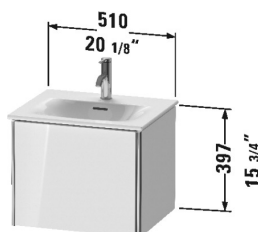

**XSquare Vanity unit wall-mounted # XS4221**

| &lt; 20 1/8" Inch &gt; |

Vanity unit wall-mounted	Dimension	Weight	Order number
1 pull-out compartment, for Viu # 234453			
<b>Colors</b>			
M07 Concrete Gray Matte (Decor) M16 Black Oak M18 White Matte M22 White High Gloss (Decor) M36 White Satin Matte (Lacquer) M38 Dolomiti Gray High Gloss (Lacquer) M39 Nordic White Satin Matte (Lacquer) M40 Black High Gloss (Lacquer) M43 Basalt Matte (Decor) M49 Graphite Matt (Decor) M60 Taupe Satin Matte (Lacquer) M75 Linen (Decor) M80 Graphite Super Matte M85 White High Gloss (Lacquer) M86 Cappuccino High Gloss (Lacquer) M89 Flannel Gray High Gloss (Lacquer) M91 Taupe Matte (Decor) M92 Stone Gray Satin Matte (Lacquer) M94 Aubergine Satin Matte (Lacquer) M97 Light Blue Satin Matte (Lacquer) M98 Night Blue Satin Matte (Lacquer)			
<b>Variant</b>			
	20 1/8" x 16 1/2" Inch		XS4221
<b>Infobox</b>			
Space-saving siphon # 005076 is mandatory for installation			
<b>Suitable products</b>			
Space-saving siphon , 1 1/4" Inch	1 1/4" Inch		005076
Furniture handrinse basin with overflow, with faucet deck, ceramic covered push-open waste included, underside fully glazed, hardware included, wall-mounted, 20 7/8" x 16 7/8" Inch	20 7/8" x 16 7/8" Inch		234453

All drawings contain the necessary measurements which are subject to standard tolerances. They are stated in inch & mm and are non-binding. Exact measurements, in particular for customized installation scenarios, can only be taken from the finished ceramic piece.