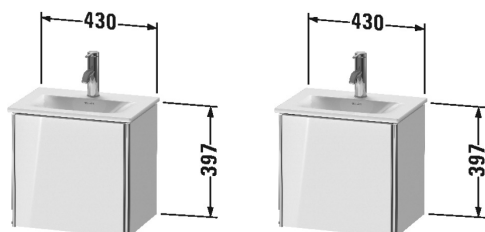

XSquare Vanity unit wall-mounted # XS4220 L/R

|< 430 mm >|

Vanity unit wall-mounted	Dimension	Weight	Order number
1 door, for Viu # 073345			
Colors			
M07 Concrete Grey Matt Decor M16 Black Oak M18 White Matt Decor M22 White High Gloss Decor M36 White Satin Matt Lacquer M38 Dolomiti Grey High Gloss Lacquer M39 Nordic White Satin Matt Lacquer M40 Black High Gloss Lacquer M43 Basalt Matt Decor M49 Graphite Matt Decor M60 Taupe Satin Matt Lacquer M75 Linen Decor M80 Graphit Super Matt M85 White High Gloss Lacquer M86 Cappuccino High Gloss Lacquer M89 Flannel Grey High Gloss Lacquer M90 Flannel Grey Satin Matt Lacquer M91 Taupe Matt Decor M92 Stone Grey Satin Matt Lacquer M94 Aubergine Satin Matt Lacquer M97 Light Blue Satin Matt Lacquer M98 Night Blue Satin Matt Lacquer			
Variant			
	430 x 308 mm		XS4220 L/R
Infobox			
Please specify when ordering: - hinges left (L) / right (R)			