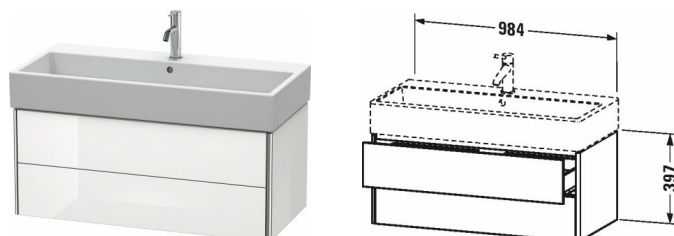

**XSquare Vanity unit wall-mounted # XS4196**

| &lt; 984 mm &gt; |

Vanity unit wall-mounted	Dimension	Weight	Order number
2 drawers, upper drawer including cut-out for siphon and siphon cover, for Vero Air # 235010			
<b>Colors</b>			
M07 Concrete Grey Matt Decor M16 Black Oak M18 White Matt Decor M22 White High Gloss Decor M36 White Satin Matt Lacquer M38 Dolomiti Grey High Gloss Lacquer M39 Nordic White Satin Matt Lacquer M40 Black High Gloss Lacquer M43 Basalt Matt Decor M49 Graphite Matt Decor M60 Taupe Satin Matt Lacquer M75 Linen Decor M80 Graphit Super Matt M85 White High Gloss Lacquer M86 Cappuccino High Gloss Lacquer M89 Flannel Grey High Gloss Lacquer M90 Flannel Grey Satin Matt Lacquer M91 Taupe Matt Decor M92 Stone Grey Satin Matt Lacquer M94 Aubergine Satin Matt Lacquer M97 Light Blue Satin Matt Lacquer M98 Night Blue Satin Matt Lacquer			
<b>Variant</b>			
	984 x 460 mm		XS4196
<b>Infobox</b>			
Space saving siphon # 005076 is recommended, Interior modules can not be retrofitted and are factory installed., Please specify when ordering:, - interior system yes / no, - walnut 77 or maple 78			
<b>Accessory</b>			
Additional modules Interior system in solid wood, for cabinet widths 984 mm	984 mm		UV9863
<b>Suitable products</b>			
Space saving siphon 31,75 mm, 1 1/4" mm	1 1/4" mm		005076
Washbasin, furniture washbasin with tap platform, underneath glazed, fixings included, wall-mounted, 1000 x 470 mm	1000 x 470 mm		235010
Washbasin, furniture washbasin with tap platform, underneath glazed, fixings included, wall-mounted, 1000 x 470 mm	1000 x 470 mm		235010