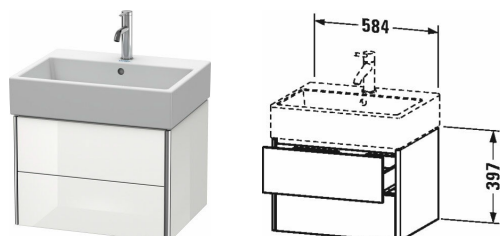

XSquare Vanity unit wall-mounted # XS4193

|< 584 mm >|

Vanity unit wall-mounted	Dimension	Weight	Order number
2 drawers, upper drawer including cut-out for siphon and siphon cover, for Vero Air # 235060			
Colors			
M07 Concrete Grey Matt Decor M16 Black Oak M18 White Matt Decor M22 White High Gloss Decor M36 White Satin Matt Lacquer M38 Dolomiti Grey High Gloss Lacquer M39 Nordic White Satin Matt Lacquer M40 Black High Gloss Lacquer M43 Basalt Matt Decor M49 Graphite Matt Decor M60 Taupe Satin Matt Lacquer M75 Linen Decor M80 Graphit Super Matt M85 White High Gloss Lacquer M86 Cappuccino High Gloss Lacquer M89 Flannel Grey High Gloss Lacquer M90 Flannel Grey Satin Matt Lacquer M91 Taupe Matt Decor M92 Stone Grey Satin Matt Lacquer M94 Aubergine Satin Matt Lacquer M97 Light Blue Satin Matt Lacquer M98 Night Blue Satin Matt Lacquer			
Variant			
	584 x 460 mm		XS4193
Infobox			
Space saving siphon # 005076 is recommended, Interior modules can not be retrofitted and are factory installed., Please specify when ordering:, - interior system yes / no, - walnut 77 or maple 78			
Accessory			
Additional modules Interior system in solid wood, for cabinet widths 584 mm	584 mm		UV9860
Suitable products			
Space saving siphon 31,75 mm, 1 1/4" mm	1 1/4" mm		005076
Washbasin, furniture washbasin with tap platform, underneath glazed, fixings included, fixings included, wall-mounted, wall-mounted, cUPC® listed*, 600 x 470 mm	600 x 470 mm		235060