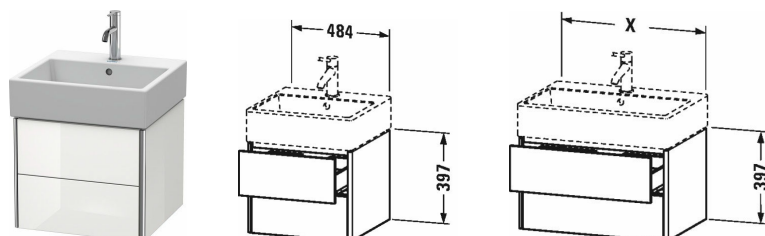

XSquare Vanity unit wall-mounted # XS4192

| < 484 mm > |

Vanity unit wall-mounted	Dimension	Weight	Order number
2 drawers, upper drawer including cut-out for siphon and siphon cover, for Vero Air # 235050			
Colors			
M07 Concrete Grey Matt Decor M16 Black Oak M18 White Matt Decor M22 White High Gloss Decor M36 White Satin Matt Lacquer M38 Dolomiti Grey High Gloss Lacquer M39 Nordic White Satin Matt Lacquer M40 Black High Gloss Lacquer M43 Basalt Matt Decor M49 Graphite Matt Decor M60 Taupe Satin Matt Lacquer M75 Linen Decor M80 Graphit Super Matt M85 White High Gloss Lacquer M86 Cappuccino High Gloss Lacquer M89 Flannel Grey High Gloss Lacquer M90 Flannel Grey Satin Matt Lacquer M91 Taupe Matt Decor M92 Stone Grey Satin Matt Lacquer M94 Aubergine Satin Matt Lacquer M97 Light Blue Satin Matt Lacquer M98 Night Blue Satin Matt Lacquer			
Variant			
	484 x 460 mm		XS4192
Infobox			
Space saving siphon # 005076 is recommended			
Suitable products			
Space saving siphon 31,75 mm, 1 1/4" mm	1 1/4" mm		005076
Washbasin, furniture washbasin with tap platform, underneath glazed, fixings included, fixings included, wall-mounted, wall-mounted, cUPC® listed*, 500 x 470 mm	500 x 470 mm		235050