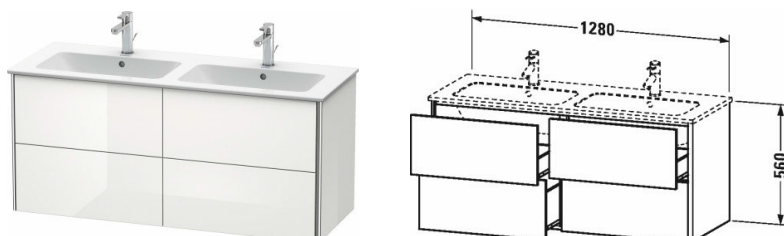

XSquare Vanity unit wall-mounted # XS4175

|< 1280 mm >|

Vanity unit wall-mounted	Dimension	Weight	Order number
4 drawers, upper drawer including cut-out for siphon and siphon cover, for ME by Starck # 233613			
Colors			
M07 Concrete Grey Matt Decor M16 Black Oak M18 White Matt Decor M22 White High Gloss Decor M36 White Satin Matt Lacquer M38 Dolomiti Grey High Gloss Lacquer M39 Nordic White Satin Matt Lacquer M40 Black High Gloss Lacquer M43 Basalt Matt Decor M49 Graphite Matt Decor M60 Taupe Satin Matt Lacquer M75 Linen Decor M80 Graphit Super Matt M85 White High Gloss Lacquer M86 Cappuccino High Gloss Lacquer M89 Flannel Grey High Gloss Lacquer M90 Flannel Grey Satin Matt Lacquer M91 Taupe Matt Decor M92 Stone Grey Satin Matt Lacquer M94 Aubergine Satin Matt Lacquer M97 Light Blue Satin Matt Lacquer M98 Night Blue Satin Matt Lacquer			
Variant			
	1280 x 478 mm		XS4175
Infobox			
Space saving siphon # 005076 is recommended, Interior modules can not be retrofitted and are factory installed., Please specify when ordering:., - interior system yes / no, - position interior system left (L) , right (R) or both (B) ways, - walnut 77 or maple 78			
Accessory			
Additional modules Interior system in solid wood, for cabinet widths 640 mm	640 mm		UV9788 B
Additional modules Interior system in solid wood, for cabinet widths 640 mm	640 mm		UV9787 L/R
Suitable products			
Space saving siphon 31,75 mm, 1 1/4" mm	1 1/4" mm		005076
Double washbasin, double furniture washbasin with overflow, with tap platform, fixings included, fixings included, wall-mounted, wall-mounted, 1300 x 490 mm	1300 x 490 mm		233613