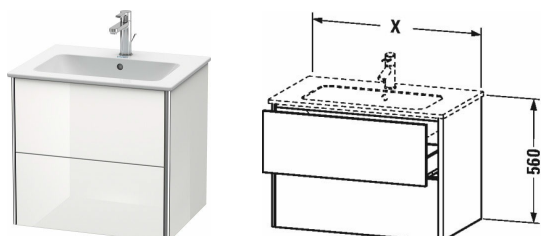

XSquare Vanity unit wall-mounted # XS4171

| < 24" Inch > |

Vanity unit wall-mounted	Dimension	Weight	Order number
2 drawers, upper drawer including cut-out for siphon and siphon cover, for ME by Starck # 233663			
Colors			
M07 Concrete Gray Matte (Decor) M16 Black Oak M18 White Matte M22 White High Gloss (Decor) M36 White Satin Matte (Lacquer) M38 Dolomiti Gray High Gloss (Lacquer) M39 Nordic White Satin Matte (Lacquer) M40 Black High Gloss (Lacquer) M43 Basalt Matte (Decor) M49 Graphite Matt (Decor) M60 Taupe Satin Matte (Lacquer) M75 Linen (Decor) M80 Graphite Super Matte M85 White High Gloss (Lacquer) M86 Cappuccino High Gloss (Lacquer) M89 Flannel Gray High Gloss (Lacquer) M91 Taupe Matte (Decor) M92 Stone Gray Satin Matte (Lacquer) M94 Aubergine Satin Matte (Lacquer) M97 Light Blue Satin Matte (Lacquer) M98 Night Blue Satin Matte (Lacquer)			
Variant			
	24" x 18 7/8" Inch		XS4171
Infobox			
Space-saving siphon # 005076 is recommended for installation			
Interior modules narrow grooved storage, reduced depth	4 1/4" x 12 5/8" Inch		UV9939
Interior modules box with lid, reduced depth	3 7/8" x 6 1/4" Inch		UV9948
Interior modules box, reduced depth	3 7/8" x 6 1/4" Inch		UV9946
Suitable products			
Space-saving siphon , 1 1/4" Inch	1 1/4" Inch		005076
Furniture washbasin with overflow, with faucet deck, hardware included, wall-mounted, cUPC® listed*, 24 3/4" x 19 1/4" Inch	24 3/4" x 19 1/4" Inch		233663

All drawings contain the necessary measurements which are subject to standard tolerances. They are stated in inch & mm and are non-binding. Exact measurements, in particular for customized installation scenarios, can only be taken from the finished ceramic piece.