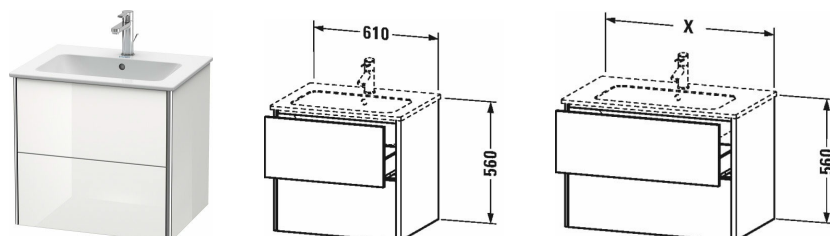

XSquare Vanity unit wall-mounted # XS4171

| < 610 mm > |

Vanity unit wall-mounted	Dimension	Weight	Order number
2 drawers, upper drawer including cut-out for siphon and siphon cover, for ME by Starck # 233663			
Colors			
M07 Concrete Grey Matt Decor M16 Black Oak M18 White Matt Decor M22 White High Gloss Decor M36 White Satin Matt Lacquer M38 Dolomiti Grey High Gloss Lacquer M39 Nordic White Satin Matt Lacquer M40 Black High Gloss Lacquer M43 Basalt Matt Decor M49 Graphite Matt Decor M60 Taupe Satin Matt Lacquer M75 Linen Decor M80 Graphit Super Matt M85 White High Gloss Lacquer M86 Cappuccino High Gloss Lacquer M89 Flannel Grey High Gloss Lacquer M90 Flannel Grey Satin Matt Lacquer M91 Taupe Matt Decor M92 Stone Grey Satin Matt Lacquer M94 Aubergine Satin Matt Lacquer M97 Light Blue Satin Matt Lacquer M98 Night Blue Satin Matt Lacquer			
Variant			
	610 x 478 mm		XS4171
Infobox			
Space saving siphon # 005076 is recommended, Interior modules can not be retrofitted and are factory installed., Please specify when ordering:, - interior system yes / no, - walnut 77 or maple 78			
Accessory			
Additional modules Interior system in solid wood, for cabinet widths 610 mm	610 mm		UV9780
Suitable products			
Space saving siphon 31,75 mm, 1 1/4" mm	1 1/4" mm		005076
Washbasin, furniture washbasin with overflow, with tap platform, fixings included, fixings included, wall-mounted, cUPC® listed*, 630 x 490 mm	630 x 490 mm		233663