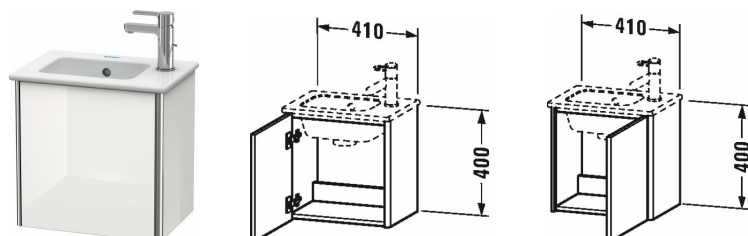

XSquare Vanity unit wall-mounted # XS4170 R/L

| < 410 mm > |

Vanity unit wall-mounted	Dimension	Weight	Order number
1 door, for ME by Starck # 072343			
Colors			
M07 Concrete Grey Matt Decor M16 Black Oak M18 White Matt Decor M22 White High Gloss Decor M36 White Satin Matt Lacquer M38 Dolomiti Grey High Gloss Lacquer M39 Nordic White Satin Matt Lacquer M40 Black High Gloss Lacquer M43 Basalt Matt Decor M49 Graphite Matt Decor M60 Taupe Satin Matt Lacquer M75 Linen Decor M80 Graphit Super Matt M85 White High Gloss Lacquer M86 Cappuccino High Gloss Lacquer M89 Flannel Grey High Gloss Lacquer M90 Flannel Grey Satin Matt Lacquer M91 Taupe Matt Decor M92 Stone Grey Satin Matt Lacquer M94 Aubergine Satin Matt Lacquer M97 Light Blue Satin Matt Lacquer M98 Night Blue Satin Matt Lacquer			
Variant			
	410 x 289 mm		XS4170 R/L
Infobox			
Please specify when ordering: - hinges left (L) / right (R)			
Suitable products			
Handrinse basin, furniture handrinse basin with tap platform, wall-mounted, fixings included, wall-mounted, cUPC® listed*, fixings included, 430 x 300 mm	430 x 300 mm		072343