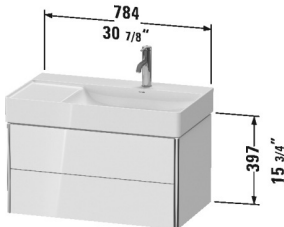

**XSquare Vanity unit wall-mounted # XS4169**

| &lt; 30 7/8" Inch &gt; |

Vanity unit wall-mounted	Dimension	Weight	Order number
2 drawers, upper drawer including cut-out for siphon and siphon cover, for DuraSquare # 234980 bowl on right side			
<b>Colors</b>			
M07 Concrete Gray Matte (Decor) M16 Black Oak M18 White Matte M22 White High Gloss (Decor) M36 White Satin Matte (Lacquer) M38 Dolomiti Gray High Gloss (Lacquer) M39 Nordic White Satin Matte (Lacquer) M40 Black High Gloss (Lacquer) M43 Basalt Matte (Decor) M49 Graphite Matt (Decor) M60 Taupe Satin Matte (Lacquer) M75 Linen (Decor) M80 Graphite Super Matte M85 White High Gloss (Lacquer) M86 Cappuccino High Gloss (Lacquer) M89 Flannel Gray High Gloss (Lacquer) M91 Taupe Matte (Decor) M92 Stone Gray Satin Matte (Lacquer) M94 Aubergine Satin Matte (Lacquer) M97 Light Blue Satin Matte (Lacquer) M98 Night Blue Satin Matte (Lacquer)			
<b>Variant</b>			
	30 7/8" x 18 1/8" Inch		XS4169
<b>Infobox</b>			
Space-saving siphon # 005076 is recommended for installation			
Interior modules narrow grooved storage, reduced depth	4 1/4" x 12 5/8" Inch		UV9939
Interior modules box with lid, reduced depth	3 7/8" x 6 1/4" Inch		UV9948
Interior modules box, reduced depth	3 7/8" x 6 1/4" Inch		UV9946
Interior modules interior module component, reduced depth	4 5/8" x 12 5/8" Inch		UV9944
<b>Suitable products</b>			
Space-saving siphon , 1 1/4" Inch	1 1/4" Inch		005076
Furniture washbasin asymmetric without overflow, with faucet deck, bowl on right side, hardware included, ceramic covered slotted waste included, wall-mounted, underside fully glazed, 31 1/2" x 18 1/2" Inch	31 1/2" x 18 1/2" Inch		234980

All drawings contain the necessary measurements which are subject to standard tolerances. They are stated in inch & mm and are non-

**XSquare Vanity unit wall-mounted # XS4169**

**|< 30 7/8" Inch >|**

---