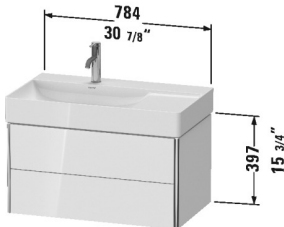

XSquare Vanity unit wall-mounted # XS4168

| < 30 7/8" Inch > |

Vanity unit wall-mounted	Dimension	Weight	Order number
2 drawers, upper drawer including cut-out for siphon and siphon cover, for DuraSquare # 234880 bowl on left side			
Colors			
M07 Concrete Gray Matte (Decor) M16 Black Oak M18 White Matte M22 White High Gloss (Decor) M36 White Satin Matte (Lacquer) M38 Dolomiti Gray High Gloss (Lacquer) M39 Nordic White Satin Matte (Lacquer) M40 Black High Gloss (Lacquer) M43 Basalt Matte (Decor) M49 Graphite Matt (Decor) M60 Taupe Satin Matte (Lacquer) M75 Linen (Decor) M80 Graphite Super Matte M85 White High Gloss (Lacquer) M86 Cappuccino High Gloss (Lacquer) M89 Flannel Gray High Gloss (Lacquer) M91 Taupe Matte (Decor) M92 Stone Gray Satin Matte (Lacquer) M94 Aubergine Satin Matte (Lacquer) M97 Light Blue Satin Matte (Lacquer) M98 Night Blue Satin Matte (Lacquer)			
Variant			
	30 7/8" x 18 1/8" Inch		XS4168
Infobox			
Space-saving siphon # 005076 is recommended for installation			
Interior modules narrow grooved storage, reduced depth	4 1/4" x 12 5/8" Inch		UV9939
Interior modules box with lid, reduced depth	3 7/8" x 6 1/4" Inch		UV9948
Interior modules box, reduced depth	3 7/8" x 6 1/4" Inch		UV9946
Interior modules interior module component, reduced depth	4 5/8" x 12 5/8" Inch		UV9944
Suitable products			
Space-saving siphon , 1 1/4" Inch	1 1/4" Inch		005076
Furniture washbasin asymmetric without overflow, with faucet deck, bowl on left side, underside fully glazed, hardware included, ceramic covered slotted waste included, wall-mounted, cUPC® listed*, 31 1/2" x 18 1/2" Inch	31 1/2" x 18 1/2" Inch		234880

All drawings contain the necessary measurements which are subject to standard tolerances. They are stated in inch & mm and are non-

XSquare Vanity unit wall-mounted # XS4168

|< 30 7/8" Inch >|

binding. Exact measurements, in particular for customized installation scenarios, can only be taken from the finished ceramic piece.