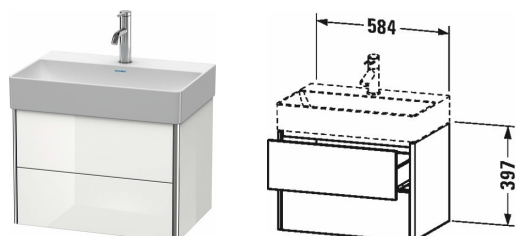

XSquare Vanity unit wall-mounted compact # XS4167

|< 584 mm >|

Vanity unit wall-mounted compact	Dimension	Weight	Order number
2 drawers, upper drawer including cut-out for siphon and siphon cover			
Colors			
M07 Concrete Grey Matt Decor M16 Black Oak M18 White Matt Decor M22 White High Gloss Decor M36 White Satin Matt Lacquer M38 Dolomiti Grey High Gloss Lacquer M39 Nordic White Satin Matt Lacquer M40 Black High Gloss Lacquer M43 Basalt Matt Decor M49 Graphite Matt Decor M60 Taupe Satin Matt Lacquer M75 Linen Decor M80 Graphit Super Matt M85 White High Gloss Lacquer M86 Cappuccino High Gloss Lacquer M89 Flannel Grey High Gloss Lacquer M90 Flannel Grey Satin Matt Lacquer M91 Taupe Matt Decor M92 Stone Grey Satin Matt Lacquer M94 Aubergine Satin Matt Lacquer M97 Light Blue Satin Matt Lacquer M98 Night Blue Satin Matt Lacquer			
Variant			
for DuraSquare # 235660	584 x 390 mm		XS4167
Infobox			
Space saving siphon # 005076 is recommended, Interior modules can not be retrofitted and are factory installed., Please specify when ordering:;, - interior system yes / no, - walnut 77 or maple 78			
Accessory			
Additional modules Interior system in solid wood, for cabinet widths 584 mm	584 mm		UV9860
Suitable products			
Space saving siphon 31,75 mm, 1 1/4" mm	1 1/4" mm		005076
Washbasin, furniture washbasin compact without overflow, with tap platform, ceramic covered slotted waste included, underneath glazed, wall-mounted, fixings included, 600 x 400 mm	600 x 400 mm		235660